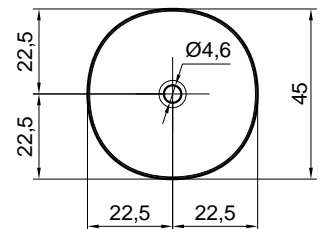

**Article:** VELOTONDO45

**Material:** Flumood white / colored

**Overflow:** NO

**Gross weight:** kg 6 ca.

**Net weight:** kg 4,5 ca.

**Packing dimensions:** cm 52 x 52 x 22

**Description:** Round top mount Flumood sink complete with drain pipe fitting and open plug, that can be lacquered externally.