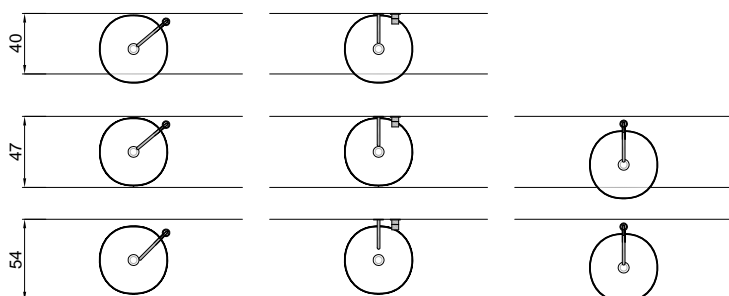

schema d'installazione lavabi e rubinetteria / sinks and taps installation layout