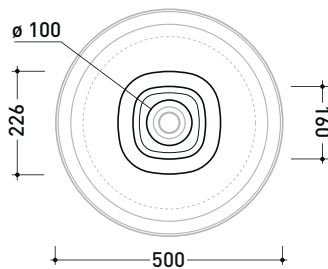

BN50C + BN50A

Pedestal suitable for Bonola 50 basin

(floor fixing kit art. 9005 and siphon art. FMT/SIF included)

Complements: **BONOLA 46 basin (BN46A)**
BONOLA 50 basin (BN50A)
 Line taps basin: ONE - NOKÉ - SI - FOLD - X1 - STIL
 Line accessories: TWO - HOOP - FOLD

Package dim. pedestal	25 x 25 x 76 cm	Weight 15 kg	Pz. Pallet n° 16
Package dim. basin	53 x 17,5 x 49 cm	Weight 15,3 kg	Pz. Pallet n° 18

vista zenitale / zenital view

vista zenitale / zenital view

allaccio scarico tramite raccordo tecnico per lavabo in PP 40/50 mm con morsetto
 drainage connection: use a PP 40/50 mm connector for washbasin with holdfast

Package dim. pedestal	25 x 25 x 76 cm	Weight	15 kg	Pz. Pallet n°	16
Package dim. basin	53 x 17,5 x 49 cm	Weight	12,5 kg	Pz. Pallet n°	28

vista zenitale / zenital view

allaccio scarico tramite raccordo tecnico per lavabo in PP 40/50 mm con morsetto
 drainage connection: use a PP 40/50 mm connector for washbasin with holdfast