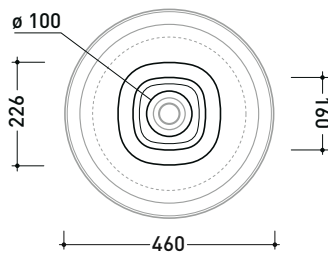

Package dim. pedestal	25 x 25 x 76 cm	Weight 15 kg	Pz. Pallet n° 16
Package dim. basin	53 x 17,5 x 49 cm	Weight 15,3 kg	Pz. Pallet n° 18

vista zenitale / zenital view

vista zenitale / zenital view

allaccio scarico tramite raccordo tecnico per lavabo in PP 40/50 mm con morsetto
 drainage connection: use a PP 40/50 mm connector for washbasin with holdfast

vista frontale / frontal view

sezione longitudinale / section

BN50C + BN46A

Pedestal suitable for Bonola 46 basin

(floor fixing kit art. 9005 and siphon art. FMT/SIF included)

Complements: **BONOLA 46 basin (BN46A)**
BONOLA 50 basin (BN50A)
 Line taps basin: ONE - NOKÉ - SI - FOLD - X1 - STIL
 Line accessories: TWO - HOOP - FOLD

Package dim. pedestal	25 x 25 x 76 cm	Weight	15 kg	Pz. Pallet n°	16
Package dim. basin	53 x 17,5 x 49 cm	Weight	12,5 kg	Pz. Pallet n°	28

vista zenitale / zenital view

allaccio scarico tramite raccordo tecnico per lavabo in PP 40/50 mm con morsetto
 drainage connection: use a PP 40/50 mm connector for washbasin with holdfast