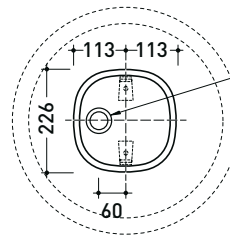

Package dim. pedestal	25 x 25 x 76 cm	Weight 15 kg	Pz. Pallet n° 16
Package dim. basin	53 x 17,5 x 49 cm	Weight 15,3 kg	Pz. Pallet n° 18

vista zenitale / zenital view

vista zenitale / zenital view

allaccio scarico tramite raccordo tecnico per lavabo in PP 40/50 mm con morsetto
 drainage connection: use a PP 40/50 mm connector for washbasin with holdfast

vista frontale / frontal view

sezione longitudinale / section

BN50C + BN46A

Pedestal suitable for Bonola 46 basin

(floor fixing kit art. 9005 and siphon art. FMT/SIF included)

Complements: **BONOLA 46 basin (BN46A)**
BONOLA 50 basin (BN50A)
 Line taps basin: ONE - NOKÉ - SI - FOLD - X1 - STIL
 Line accessories: TWO - HOOP - FOLD

Package dim. pedestal	25 x 25 x 76 cm	Weight	15 kg	Pz. Pallet n°	16
Package dim. basin	53 x 17,5 x 49 cm	Weight	12,5 kg	Pz. Pallet n°	28

vista zenitale / zenital view

allaccio scarico tramite raccordo tecnico per lavabo in PP 40/50 mm con morsetto
 drainage connection: use a PP 40/50 mm connector for washbasin with holdfast