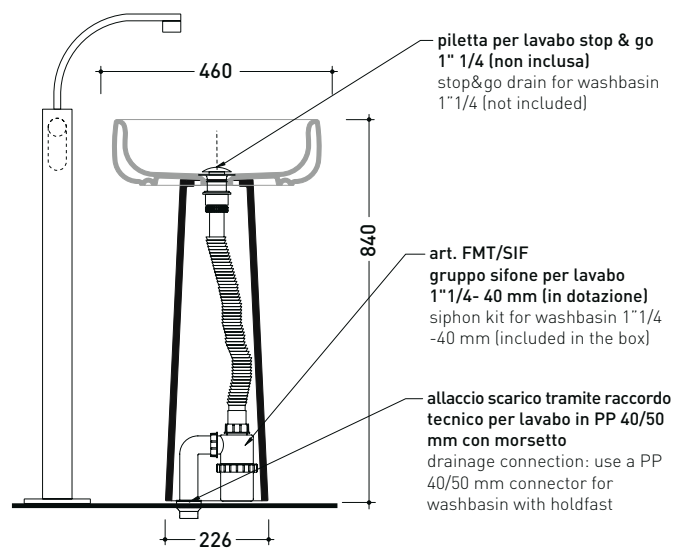

Package dim. pedestal	25 x 25 x 76 cm	Weight 15 kg	Pz. Pallet n° 16
Package dim. basin	53 x 17,5 x 49 cm	Weight 15,3 kg	Pz. Pallet n° 18

vista zenitale / zenital view

vista zenitale / zenital view

allaccio scarico tramite raccordo tecnico per lavabo in PP 40/50 mm con morsetto
 drainage connection: use a PP 40/50 mm connector for washbasin with holdfast

vista frontale / frontal view

sezione longitudinale / section

BN50C + BN46A

Pedestal suitable for Bonola 46 basin

(floor fixing kit art. 9005 and siphon art. FMT/SIF included)

Complements: **BONOLA 46 basin (BN46A)**
BONOLA 50 basin (BN50A)
 Line taps basin: ONE - NOKÉ - SI - FOLD - X1 - STIL
 Line accessories: TWO - HOOP - FOLD

Package dim. pedestal	25 x 25 x 76 cm	Weight	15 kg	Pz. Pallet n°	16
Package dim. basin	53 x 17,5 x 49 cm	Weight	12,5 kg	Pz. Pallet n°	28

vista zenitale / zenital view

allaccio scarico tramite raccordo tecnico per lavabo in PP 40/50 mm con morsetto
 drainage connection: use a PP 40/50 mm connector for washbasin with holdfast

vista zenitale / zenital view

vista frontale / frontal view

sezione longitudinale / section