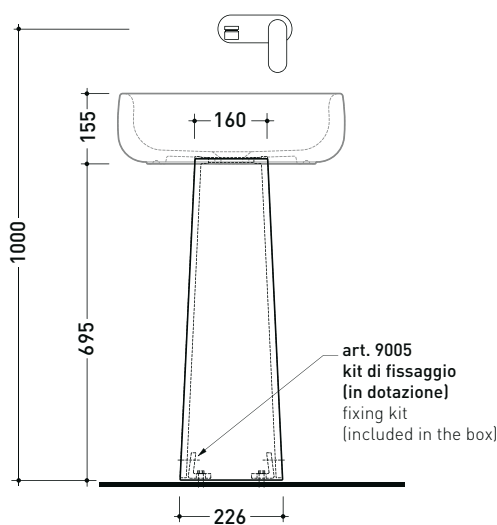

BN50C + BN50A

Pedestal suitable for Bonola 50 basin

(floor fixing kit art. 9005 and siphon art. FMT/SIF included)

Complements: **BONOLA 46 basin (BN46A)**
BONOLA 50 basin (BN50A)
 Line taps basin: ONE - NOKÉ - SI - FOLD - X1 - STIL
 Line accessories: TWO - HOOP - FOLD

Package dim. pedestal	25 x 25 x 76 cm	Weight 15 kg	Pz. Pallet n° 16
Package dim. basin	53 x 17,5 x 49 cm	Weight 15,3 kg	Pz. Pallet n° 18

vista zenitale / zenital view

vista zenitale / zenital view

allaccio scarico tramite raccordo tecnico per lavabo in PP 40/50 mm con morsetto
 drainage connection: use a PP 40/50 mm connector for washbasin with holdfast

vista frontale / frontal view

sezione longitudinale / section

BN50C + BN46A

Pedestal suitable for Bonola 46 basin

(floor fixing kit art. 9005 and siphon art. FMT/SIF included)

Complements: **BONOLA 46 basin (BN46A)**
BONOLA 50 basin (BN50A)
 Line taps basin: ONE - NOKÉ - SI - FOLD - X1 - STIL
 Line accessories: TWO - HOOP - FOLD

Package dim. pedestal	25 x 25 x 76 cm	Weight	15 kg	Pz. Pallet n°	16
Package dim. basin	53 x 17,5 x 49 cm	Weight	12,5 kg	Pz. Pallet n°	28

vista zenitale / zenital view

allaccio scarico tramite raccordo tecnico per lavabo in PP 40/50 mm con morsetto
 drainage connection: use a PP 40/50 mm connector for washbasin with holdfast