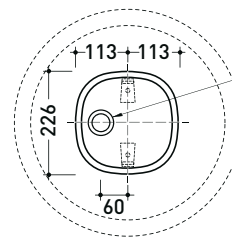

BN50C + BN50A

Pedestal suitable for Bonola 50 basin

(floor fixing kit art. 9005 and siphon art. FMT/SIF included)

Complements: **BONOLA 46 basin (BN46A)**
BONOLA 50 basin (BN50A)
 Line taps basin: ONE - NOKÉ - SI - FOLD - X1 - STIL
 Line accessories: TWO - HOOP - FOLD

Package dim. pedestal	25 x 25 x 76 cm	Weight 15 kg	Pz. Pallet n° 16
Package dim. basin	53 x 17,5 x 49 cm	Weight 15,3 kg	Pz. Pallet n° 18

vista zenitale / zenital view

vista zenitale / zenital view

allaccio scarico tramite raccordo tecnico per lavabo in PP 40/50 mm con morsetto
 drainage connection: use a PP 40/50 mm connector for washbasin with holdfast

Package dim. pedestal	25 x 25 x 76 cm	Weight	15 kg	Pz. Pallet n°	16
Package dim. basin	53 x 17,5 x 49 cm	Weight	12,5 kg	Pz. Pallet n°	28

vista zenitale / zenital view

allaccio scarico tramite raccordo tecnico per lavabo in PP 40/50 mm con morsetto
 drainage connection: use a PP 40/50 mm connector for washbasin with holdfast