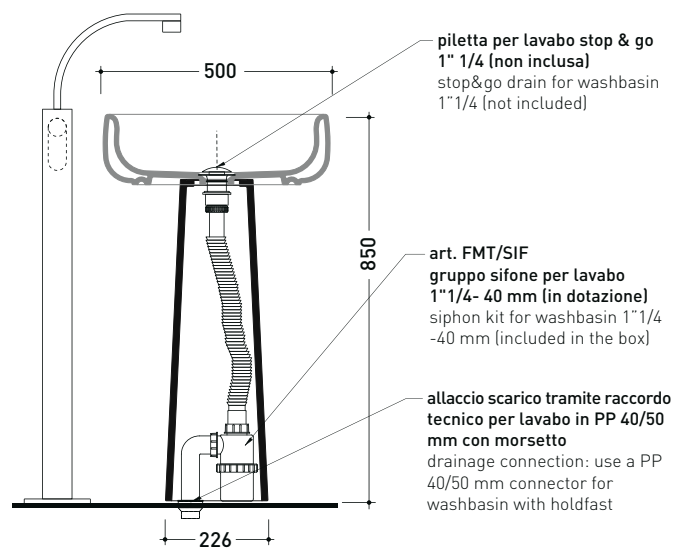

BN50C + BN50A

Pedestal suitable for Bonola 50 basin

(floor fixing kit art. 9005 and siphon art. FMT/SIF included)

Complements: **BONOLA 46 basin (BN46A)**
BONOLA 50 basin (BN50A)
 Line taps basin: ONE - NOKÉ - SI - FOLD - X1 - STIL
 Line accessories: TWO - HOOP - FOLD

Package dim. pedestal	25 x 25 x 76 cm	Weight 15 kg	Pz. Pallet n° 16
Package dim. basin	53 x 17,5 x 49 cm	Weight 15,3 kg	Pz. Pallet n° 18

vista zenitale / zenital view

vista zenitale / zenital view

allaccio scarico tramite raccordo tecnico per lavabo in PP 40/50 mm con morsetto
 drainage connection: use a PP 40/50 mm connector for washbasin with holdfast

vista frontale / frontal view

sezione longitudinale / section

BN50C + BN46A

Pedestal suitable for Bonola 46 basin

(floor fixing kit art. 9005 and siphon art. FMT/SIF included)

Complements: **BONOLA 46 basin (BN46A)**
BONOLA 50 basin (BN50A)
 Line taps basin: ONE - NOKÉ - SI - FOLD - X1 - STIL
 Line accessories: TWO - HOOP - FOLD

Package dim. pedestal	25 x 25 x 76 cm	Weight	15 kg	Pz. Pallet n°	16
Package dim. basin	53 x 17,5 x 49 cm	Weight	12,5 kg	Pz. Pallet n°	28

vista zenitale / zenital view

allaccio scarico tramite raccordo tecnico per lavabo in PP 40/50 mm con morsetto
 drainage connection: use a PP 40/50 mm connector for washbasin with holdfast