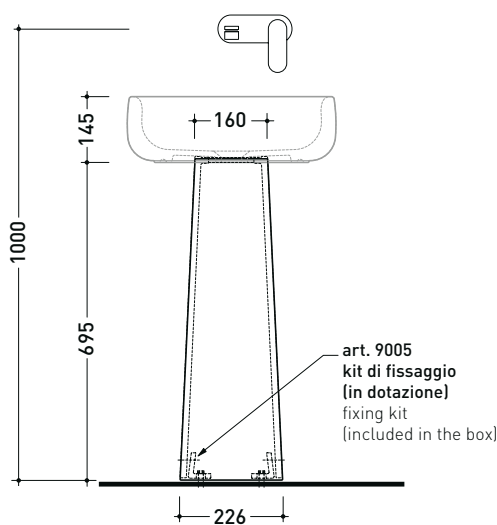

Package dim. pedestal	25 x 25 x 76 cm	Weight 15 kg	Pz. Pallet n° 16
Package dim. basin	53 x 17,5 x 49 cm	Weight 15,3 kg	Pz. Pallet n° 18

vista zenitale / zenital view

vista zenitale / zenital view

allaccio scarico tramite raccordo tecnico per lavabo in PP 40/50 mm con morsetto
 drainage connection: use a PP 40/50 mm connector for washbasin with holdfast

vista frontale / frontal view

sezione longitudinale / section

BN50C + BN46A

Pedestal suitable for Bonola 46 basin

(floor fixing kit art. 9005 and siphon art. FMT/SIF included)

Complements: **BONOLA 46 basin (BN46A)**
BONOLA 50 basin (BN50A)
 Line taps basin: ONE - NOKÉ - SI - FOLD - X1 - STIL
 Line accessories: TWO - HOOP - FOLD

Package dim. pedestal	25 x 25 x 76 cm	Weight	15 kg	Pz. Pallet n°	16
Package dim. basin	53 x 17,5 x 49 cm	Weight	12,5 kg	Pz. Pallet n°	28

vista zenitale / zenital view

allaccio scarico tramite raccordo tecnico per lavabo in PP 40/50 mm con morsetto
 drainage connection: use a PP 40/50 mm connector for washbasin with holdfast

vista zenitale / zenital view

vista frontale / frontal view

sezione longitudinale / section