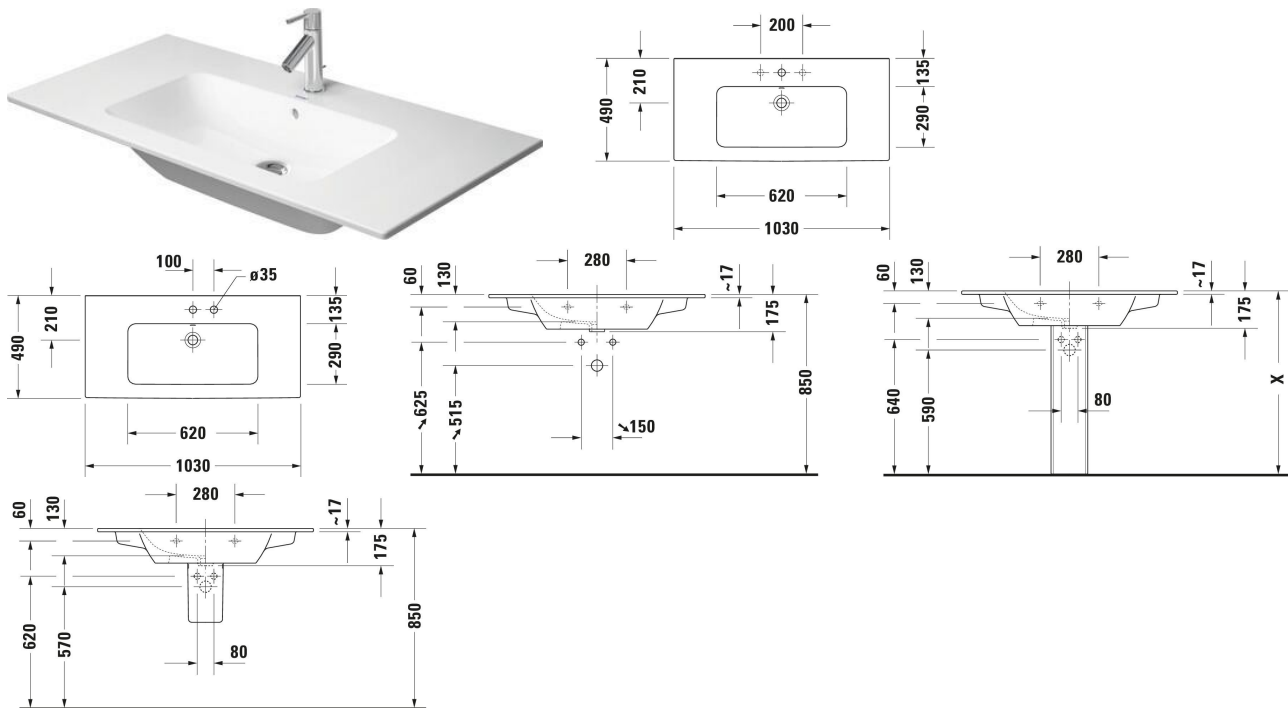

ME by Starck Washbasin # 233610..00 / 233610..60 / 233610..00 / 233610..60

|< 1030 mm >|

Washbasin	Dimension	Weight	Order number
Rectangular, Tap hole platform: Yes, Overflow: Yes, Back side glazed: No, 1030 mm			
Colors			
00 White Alpin 32 White Satin Matt			
Variant			
● White High Gloss, Number of washing areas: 1 Middle, Number of faucet holes per wash area: 1 Middle	1030x175 mm	26.000 kg	233610..00
⊗ White High Gloss, Number of washing areas: 1 Middle	1030x175 mm	26.000 kg	233610..60
● White Satin Matt, Number of washing areas: 1 Middle, Number of faucet holes per wash area: 1 Middle	1030x175 mm	26.000 kg	233610..00
⊗ White Satin Matt, Number of washing areas: 1 Middle	1030x175 mm	26.000 kg	233610..60
Infobox			
Space-saving siphon is recommended in conjunction with vanity unit / To attach washbasins from a size of 1000 mm, two sets of fixings with article no. # 6951000000 are required			
Sanitary ceramics with the special WonderGliss surface finish will remain clean and attractive-looking for a long time to come. When ordering WonderGliss please add a "1" as eleventh digit to the model number.