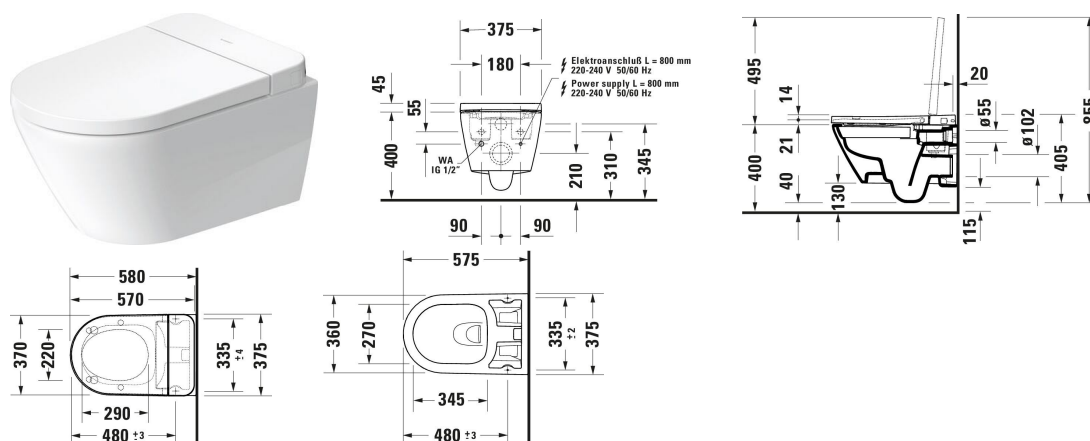

D-Neo Toilet wall-mounted for shower toilet seat # 2502092000

| < 375 mm > |

Toilet wall-mounted for shower toilet seat	Dimension	Weight	Order number
Washdown model, Flushing rim: Rimless, Flush principle: washdown model, Outlet drain horizontal, Incl. invisible fixation			
Colors			
20 HygieneGlaze (an antibacterial ceramic glaze that provides almost indefinite effectiveness)			
Variant			
White High Gloss	375x360 mm	29.380 kg	2502092000
Suitable products			
Shower toilet seat Suitable for series D-Neo, White, Automatic close, Seat material type: Thermoplastic, Lid material type: Thermoplastic, Adjustable shower jet position level: Infinitely adjustable, Controllable spray jet intensity steps: Infinitely adjustable, Controllable spray jet temperature steps: Infinitely adjustable, Adjustable shower jet position level: Infinitely adjustable, Rearwash, Ladywash, Pulsing shower spray: Oscillating, Seat heater, Operation type: Remote control, Self-cleaning shower nozzle/shower head, Decalcification function, Frequency: 50 Hz, Night light, Protection type: IPX4, 573 x 376 mm	573 x 376 mm		614700

All drawings contain the necessary measurements which are subject to standard tolerances. They are stated in mm and are non-binding. Exact measurements, in particular for customised installation scenarios, can only be taken from the finished piece.