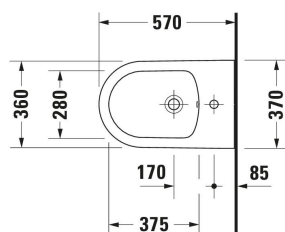

ME by Starck Wall-mounted bidet # 228815..00 / 228815..00

| < 370 mm > |

Wall-mounted bidet	Dimension	Weight	Order number
Tap hole platform: Yes, Overflow: Yes, Incl. invisible fixation, Incl. mounting material			
Colors			
00 White Alpin 32 White Satin Matt			
Variant			
White High Gloss, Number of faucet holes per wash area: 1	370x295 mm	21.000 kg	228815..00
White Satin Matt, Number of faucet holes per wash area: 1	370x295 mm	21.000 kg	228815..00
Sanitary ceramics with the special WonderGliss surface finish will remain clean and attractive-looking for a long time to come. When ordering WonderGliss please add a "1" as eleventh digit to the model number.			
Accessory			
Installation element	50 x 228 mm	2.3 kg	695200
Siphon Chrome, Connection dimensions: 1 1/4", Floorstanding bidet, Wall-mounted bidet	210 x 110 mm	0.33 kg	005027
Fixation Suitable for Wall-mounted bidet, Wall-mounted toilet	Ø 12 mm	0.69 kg	006500
Suitable products			
Single lever bidet mixer Chrome, Height: 131 mm, Spout reach: 127 mm, Ceramic cartridge, Connection type for water supply connection: Flexible connecting hoses, Dimension of connection hose: 3/8", Spray mode: Normal spray, Aerator with ball joint, Temperature limit adjustable, recommended operating pressure: 5 - 5 bar, with pop-up waste set, 148 x 42 mm	148 x 42 mm		B22400001
Single lever bidet mixer Chrome, Height: 129 mm, Spout reach: 127 mm, Ceramic cartridge, Connection type for water supply connection: Flexible connecting hoses, Dimension of connection hose: 3/8", Spray mode: Normal spray, Aerator with ball joint, Temperature limit adjustable, recommended operating pressure: 1 - 5 bar, with pop-up waste set, 148 x 42 mm	148 x 42 mm		B12400001