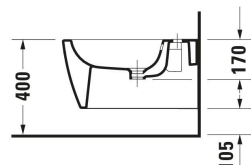

ME by Starck Wall-mounted bidet # 228815..00 / 228815..00

| < 370 mm > |

Wall-mounted bidet	Dimension	Weight	Order number
Tap hole platform: Yes, Overflow: Yes, Incl. invisible fixation, Incl. mounting material			
Colors			
00 White Alpin 32 White Satin Matt			
Variant			
White High Gloss, Number of faucet holes per wash area: 1	370x295 mm	21.000 kg	228815..00
White Satin Matt, Number of faucet holes per wash area: 1	370x295 mm	21.000 kg	228815..00
Sanitary ceramics with the special WonderGliss surface finish will remain clean and attractive-looking for a long time to come. When ordering WonderGliss please add a "1" as eleventh digit to the model number.			
Accessory			
Installation element	50 x 228 mm	2.3 kg	695200
Siphon Chrome, Connection dimensions: 1 1/4", Floorstanding bidet, Wall-mounted bidet	210 x 110 mm	0.33 kg	005027
Fixation Suitable for Wall-mounted bidet, Wall-mounted toilet	Ø 12 mm	0.69 kg	006500
Suitable products			
Single lever bidet mixer Chrome, Height: 131 mm, Spout reach: 127 mm, Ceramic cartridge, Connection type for water supply connection: Flexible connecting hoses, Dimension of connection hose: 3/8", Spray mode: Normal spray, Aerator with ball joint, Temperature limit adjustable, recommended operating pressure: 5 - 5 bar, with pop-up waste set, 148 x 42 mm	148 x 42 mm		B22400001
Single lever bidet mixer Chrome, Height: 129 mm, Spout reach: 127 mm, Ceramic cartridge, Connection type for water supply connection: Flexible connecting hoses, Dimension of connection hose: 3/8", Spray mode: Normal spray, Aerator with ball joint, Temperature limit adjustable, recommended operating pressure: 1 - 5 bar, with pop-up waste set, 148 x 42 mm	148 x 42 mm		B12400001