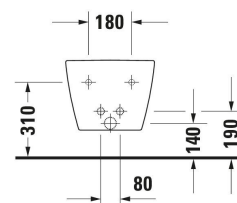

ME by Starck Wall-mounted bidet # 228815..00 / 228815..00

| < 370 mm > |

Wall-mounted bidet	Dimension	Weight	Order number
Tap hole platform: Yes, Overflow: Yes, Incl. invisible fixation, Incl. mounting material			
Colors			
00 White Alpin 32 White Satin Matt			
Variant			
White High Gloss, Number of faucet holes per wash area: 1	370x295 mm	21.000 kg	228815..00
White Satin Matt, Number of faucet holes per wash area: 1	370x295 mm	21.000 kg	228815..00
Sanitary ceramics with the special WonderGliss surface finish will remain clean and attractive-looking for a long time to come. When ordering WonderGliss please add a "1" as eleventh digit to the model number.			
Accessory			
Installation element	50 x 228 mm	2.3 kg	695200
Siphon Chrome, Connection dimensions: 1 1/4", Floorstanding bidet, Wall-mounted bidet	210 x 110 mm	0.33 kg	005027
Fixation Suitable for Wall-mounted bidet, Wall-mounted toilet	Ø 12 mm	0.69 kg	006500
Suitable products			
Single lever bidet mixer Chrome, Height: 131 mm, Spout reach: 127 mm, Ceramic cartridge, Connection type for water supply connection: Flexible connecting hoses, Dimension of connection hose: 3/8", Spray mode: Normal spray, Aerator with ball joint, Temperature limit adjustable, recommended operating pressure: 5 - 5 bar, with pop-up waste set, 148 x 42 mm	148 x 42 mm		B22400001
Single lever bidet mixer Chrome, Height: 129 mm, Spout reach: 127 mm, Ceramic cartridge, Connection type for water supply connection: Flexible connecting hoses, Dimension of connection hose: 3/8", Spray mode: Normal spray, Aerator with ball joint, Temperature limit adjustable, recommended operating pressure: 1 - 5 bar, with pop-up waste set, 148 x 42 mm	148 x 42 mm		B12400001