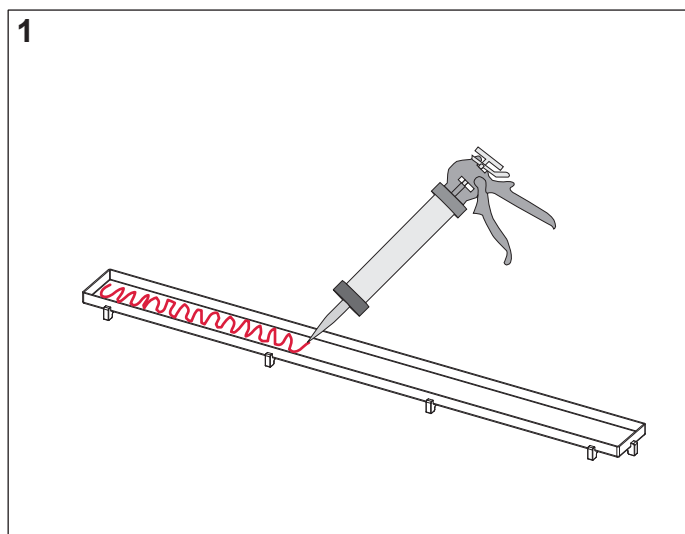

# TECEdrainline "plate"

AT430 006 00 a