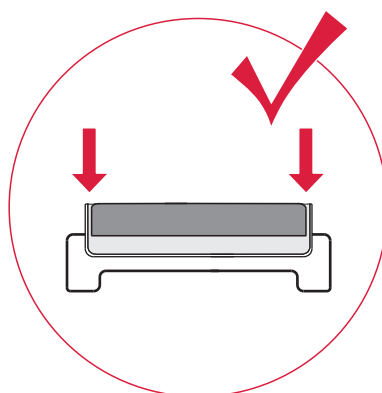

# TECEdrainline "plate"

AT430 006 00 a