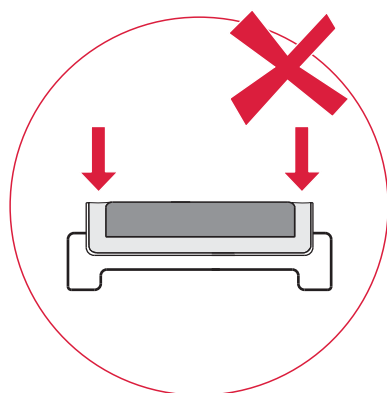

# TECEdrainline "plate"

AT430 006 00 a