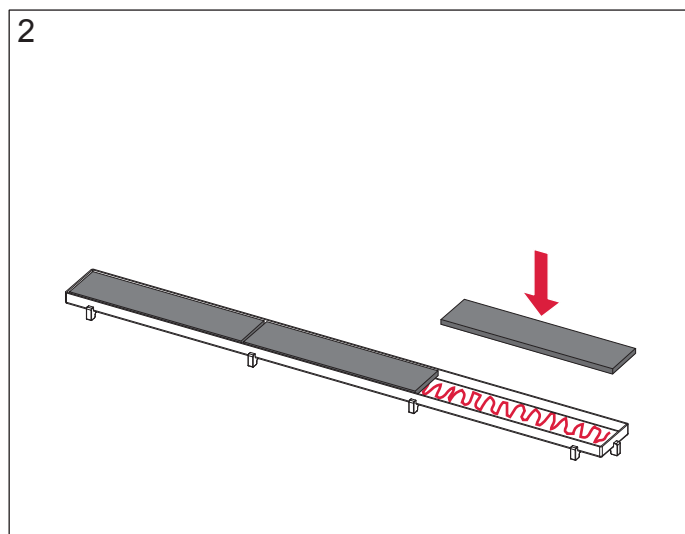

# TECEdrainline "plate"

AT430 006 00 a