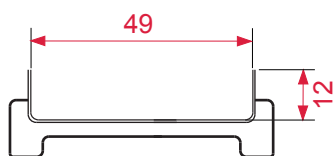

# TECEdrainline "plate"

AT430 006 00 a