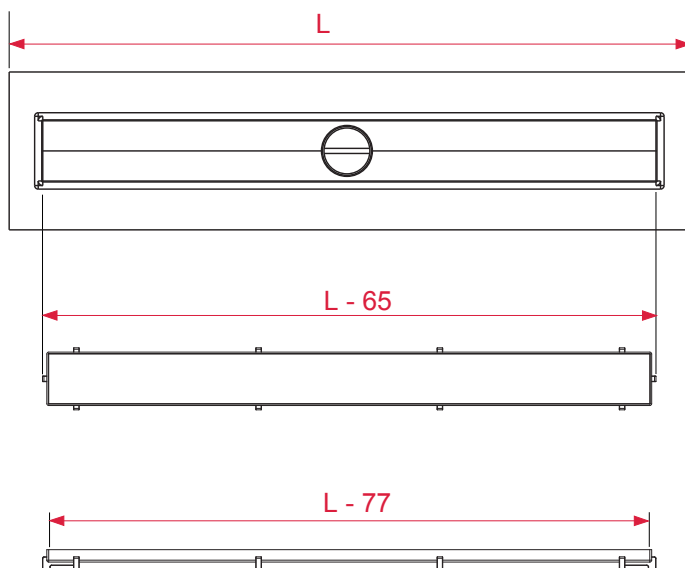

# TECEdrainline "plate"

AT430 006 00 a