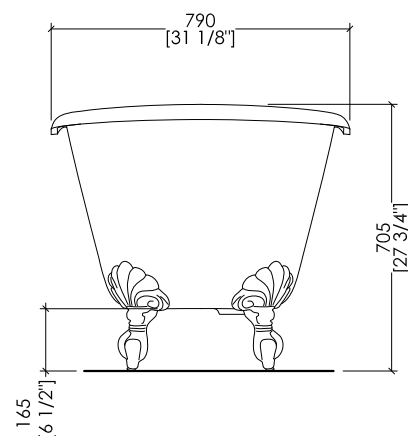

Devon&Devon

ADMIRAL 172

PIEDE MODELLO: EAGLE
FOOT MODEL: EAGLE

2MRADMIRAL172ALDD; 2MRADMIRAL172CRDD; 2MRADMIRAL172OTDD; 2MRADMIRAL172BIDD

- ▶ VASCA (SENZA FORI) CON PIEDI MODELLO EAGLE
- ▶ VASCA:
 - MATERIALE: ghisa
- ▶ FINITURA PIEDI: alluminio naturale, alluminio lucido, ottone lucido, smalto bianco
- ▶ TOLLERANZA: ± 2 %
- ▶ DIMENSIONE IMBALLO: mm 2000x900x1000 H
- ▶ PESO NETTO: 194 Kg
- ▶ PESO LORDO: 224 Kg
- ▶ VOLUME: 170 L

- ▶ BATHTUB (WITHOUT HOLES) WITH EAGLE MODEL FEET
- ▶ BATHTUB:
 - MATERIAL: cast iron
- ▶ FEET FINISH: natural aluminium, polished aluminium, polished brass, white enamel
- ▶ TOLERANCE: ± 2 %
- ▶ PACKAGING SIZE: inch 78 3/4"x 35 3/8"x 39 3/8" H
- ▶ NET WEIGHT: 427.7 Lbs
- ▶ GROSS WEIGHT: 493.8 Lbs
- ▶ VOLUME: 44.9 Gal

Devon&Devon

ADMIRAL 172

PIEDE MODELLO: DECÒ
FOOT MODEL: DECÒ

2MRADMIRAL172PDALDD; 2MRADMIRAL172PDCRDD; 2MRADMIRAL172PDOTDD; 2MRADMIRAL172PDBIDD

- ▶ VASCA (SENZA FORI) CON PIEDI MODELLO DECÒ
- ▶ VASCA:
 - MATERIALE: ghisa
- ▶ FINITURA PIEDI: alluminio naturale, alluminio lucido, ottone lucido, smalto bianco
- ▶ TOLLERANZA: ± 2 %
- ▶ DIMENSIONE IMBALLO: mm 2000x900x1000 H
- ▶ PESO NETTO: 175.6 Kg
- ▶ PESO LORDO: 205.6 Kg
- ▶ VOLUME: 170 L

- ▶ BATHTUB (WITHOUT HOLES) WITH DECÒ MODEL FEET
- ▶ BATHTUB:
 - MATERIAL: cast iron
- ▶ FEET FINISH: natural aluminium, polished aluminium, polished brass, white enamel
- ▶ TOLERANCE: ± 2 %
- ▶ PACKAGING SIZE: inch 78 3/4"x 35 3/8"x 39 3/8" H
- ▶ NET WEIGHT: 387.1 Lbs
- ▶ GROSS WEIGHT: 453.3 Lbs
- ▶ VOLUME: 44.9 Gal