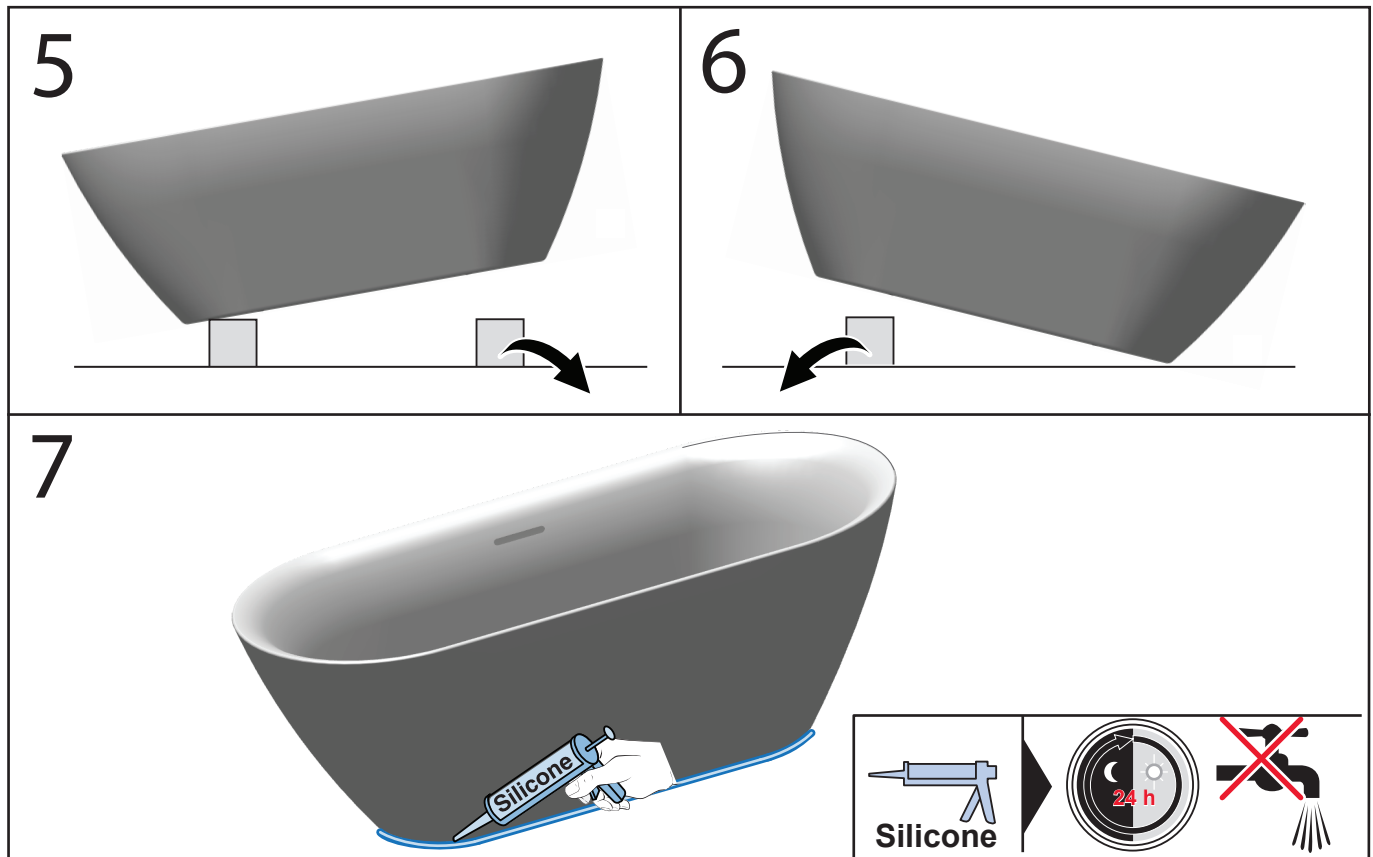

Villeroy & Boch
1748

VILLEROY & BOCH

GERMANY

Villeroy & Boch AG
Bathroom and Wellness Division
Headquarters
66693 Mettlach
Germany

Tel: +49 (0) 68 64 / 81 0
Fax: +49 (0) 68 64 / 81 1484

// 2023

Shades and dimensions subject to the usual tolerances. We reserve the right to make technical modifications to the range and alter colours.

VILLEROY-BOCH.COM