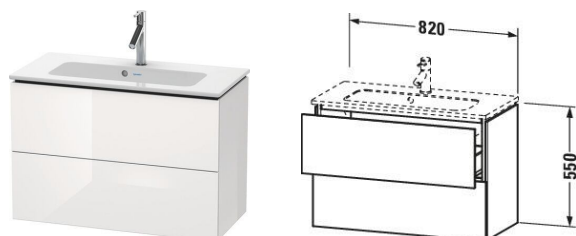

L-Cube Vanity unit wall-mounted # LC6257 / LC6257 / LC6257 / LC6257 / LC6257 / LC6257 / LC6257 / LC6257 / LC6257 ...

|< 820 mm >|

Vanity unit wall-mounted	Dimension	Weight	Order number
Compact, Number of drawers: 2, Without handle, Siphon cut-out: Yes, Siphon cover: Yes, Soft self-closing automatic with damping, Tip-on fitting, Interior system Optional, Necessary articles: Washbasin ME by Starck # 234283			
Colors			
M07 Concrete Grey Matt Decor M16 Black Oak M18 White Matt Decor M21 Walnut Dark Decor M22 White High Gloss Decor M30 Natural Oak M40 Black High Gloss Lacquer M43 Basalt Matt Decor M49 Graphite Matt Decor M55 Marbled Oak M69 Brushed Walnut Real wood veneer M71 Mediterranean Oak Real wood veneer M72 Brushed Dark Oak Real wood veneer M75 Linen Decor M79 Natural Walnut Decor M80 Graphite Super Matt M83 Taupe Super Matt M84 White Super Matt M85 White High Gloss Lacquer M89 Flannel Grey High Gloss Lacquer M90 Flannel Grey Satin Matt Lacquer M91 Taupe Matt Decor			
Variant			
Concrete grey Matt, Decor	820x550 mm	25.000 kg	LC6257
Black oak Matt, Decor	820x550 mm	25.000 kg	LC6257
White Matt, Decor	820x550 mm	25.000 kg	LC6257
Walnut dark Matt, Decor	820x550 mm	25.000 kg	LC6257
White High Gloss, Decor	820x550 mm	25.000 kg	LC6257
Natural oak Matt, Decor	820x550 mm	25.000 kg	LC6257
Black High Gloss, Lacquer	820x550 mm	25.000 kg	LC6257
Basalte Matt, Decor	820x550 mm	25.000 kg	LC6257
Graphite Matt, Decor	820x550 mm	25.000 kg	LC6257
Marbled Oak Matt, Decor	820x550 mm	25.000 kg	LC6257
Brushed walnut Matt, Real wood veneer	820x550 mm	25.000 kg	LC6257
Mediterranean oak Matt, Real wood veneer	820x550 mm	25.000 kg	LC6257
Brushed dark oak Matt, Real wood veneer	820x550 mm	25.000 kg	LC6257
Linen Matt, Decor	820x550 mm	25.000 kg	LC6257
Walnut Matt, Decor	820x550 mm	25.000 kg	LC6257
Graphite Super Matt, Decor	820x550 mm	25.000 kg	LC6257