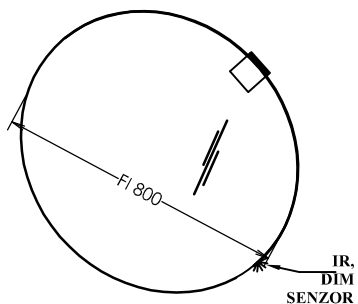

OG FI 80 - LED, IR, DIM