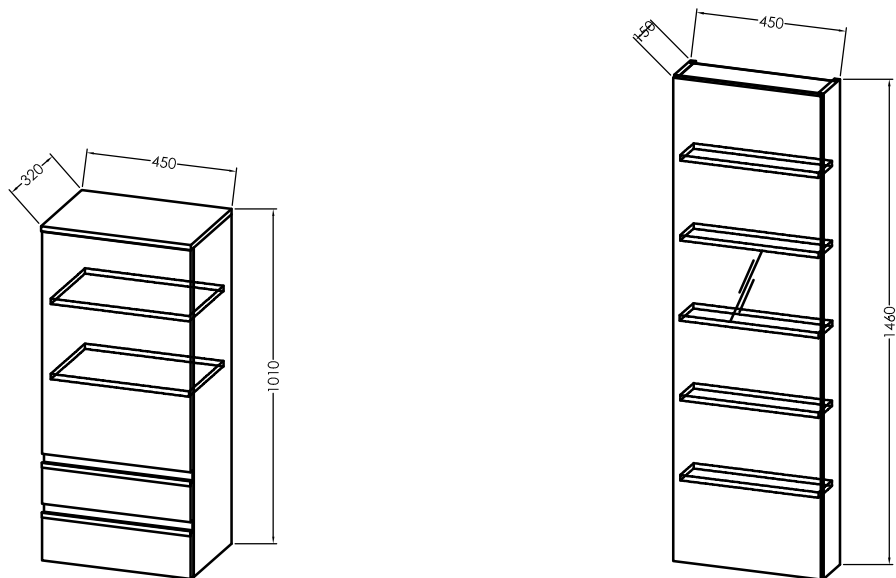

TO 120 BL - LED, SW, S

TO 150 BL - LED, SW, S

TOALETNE OMARICE TO

A 1461 GN - Green
A 1461 CW - Craft Wood
A 1461 DC - Dark Concrete

A 1461/750 GN - Green
A 1461/750 CW - Craft Wood
A 1461/750 DC - Dark Concrete