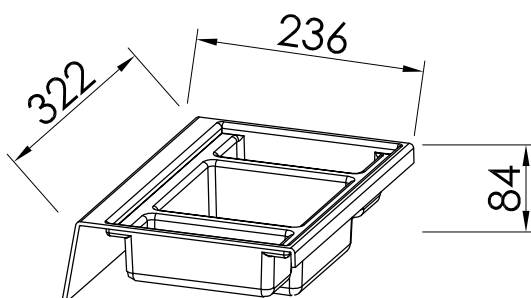

LUČ 500 BL LED

LUČ 700 BL LED

LUČ 300 - LED 4,5 W

ORGANIZATOR PREDALA ZG. 350 - PRI OA 100,120
DRAWER ORGANIZER UPPER 350 - FOR OA 100,120

ORGANIZATOR PREDALA SPOD. 350
DRAWER ORGANIZER BOTTOM 350

ORGANIZATORJI PREDALA
DRAWER ORGANIZER