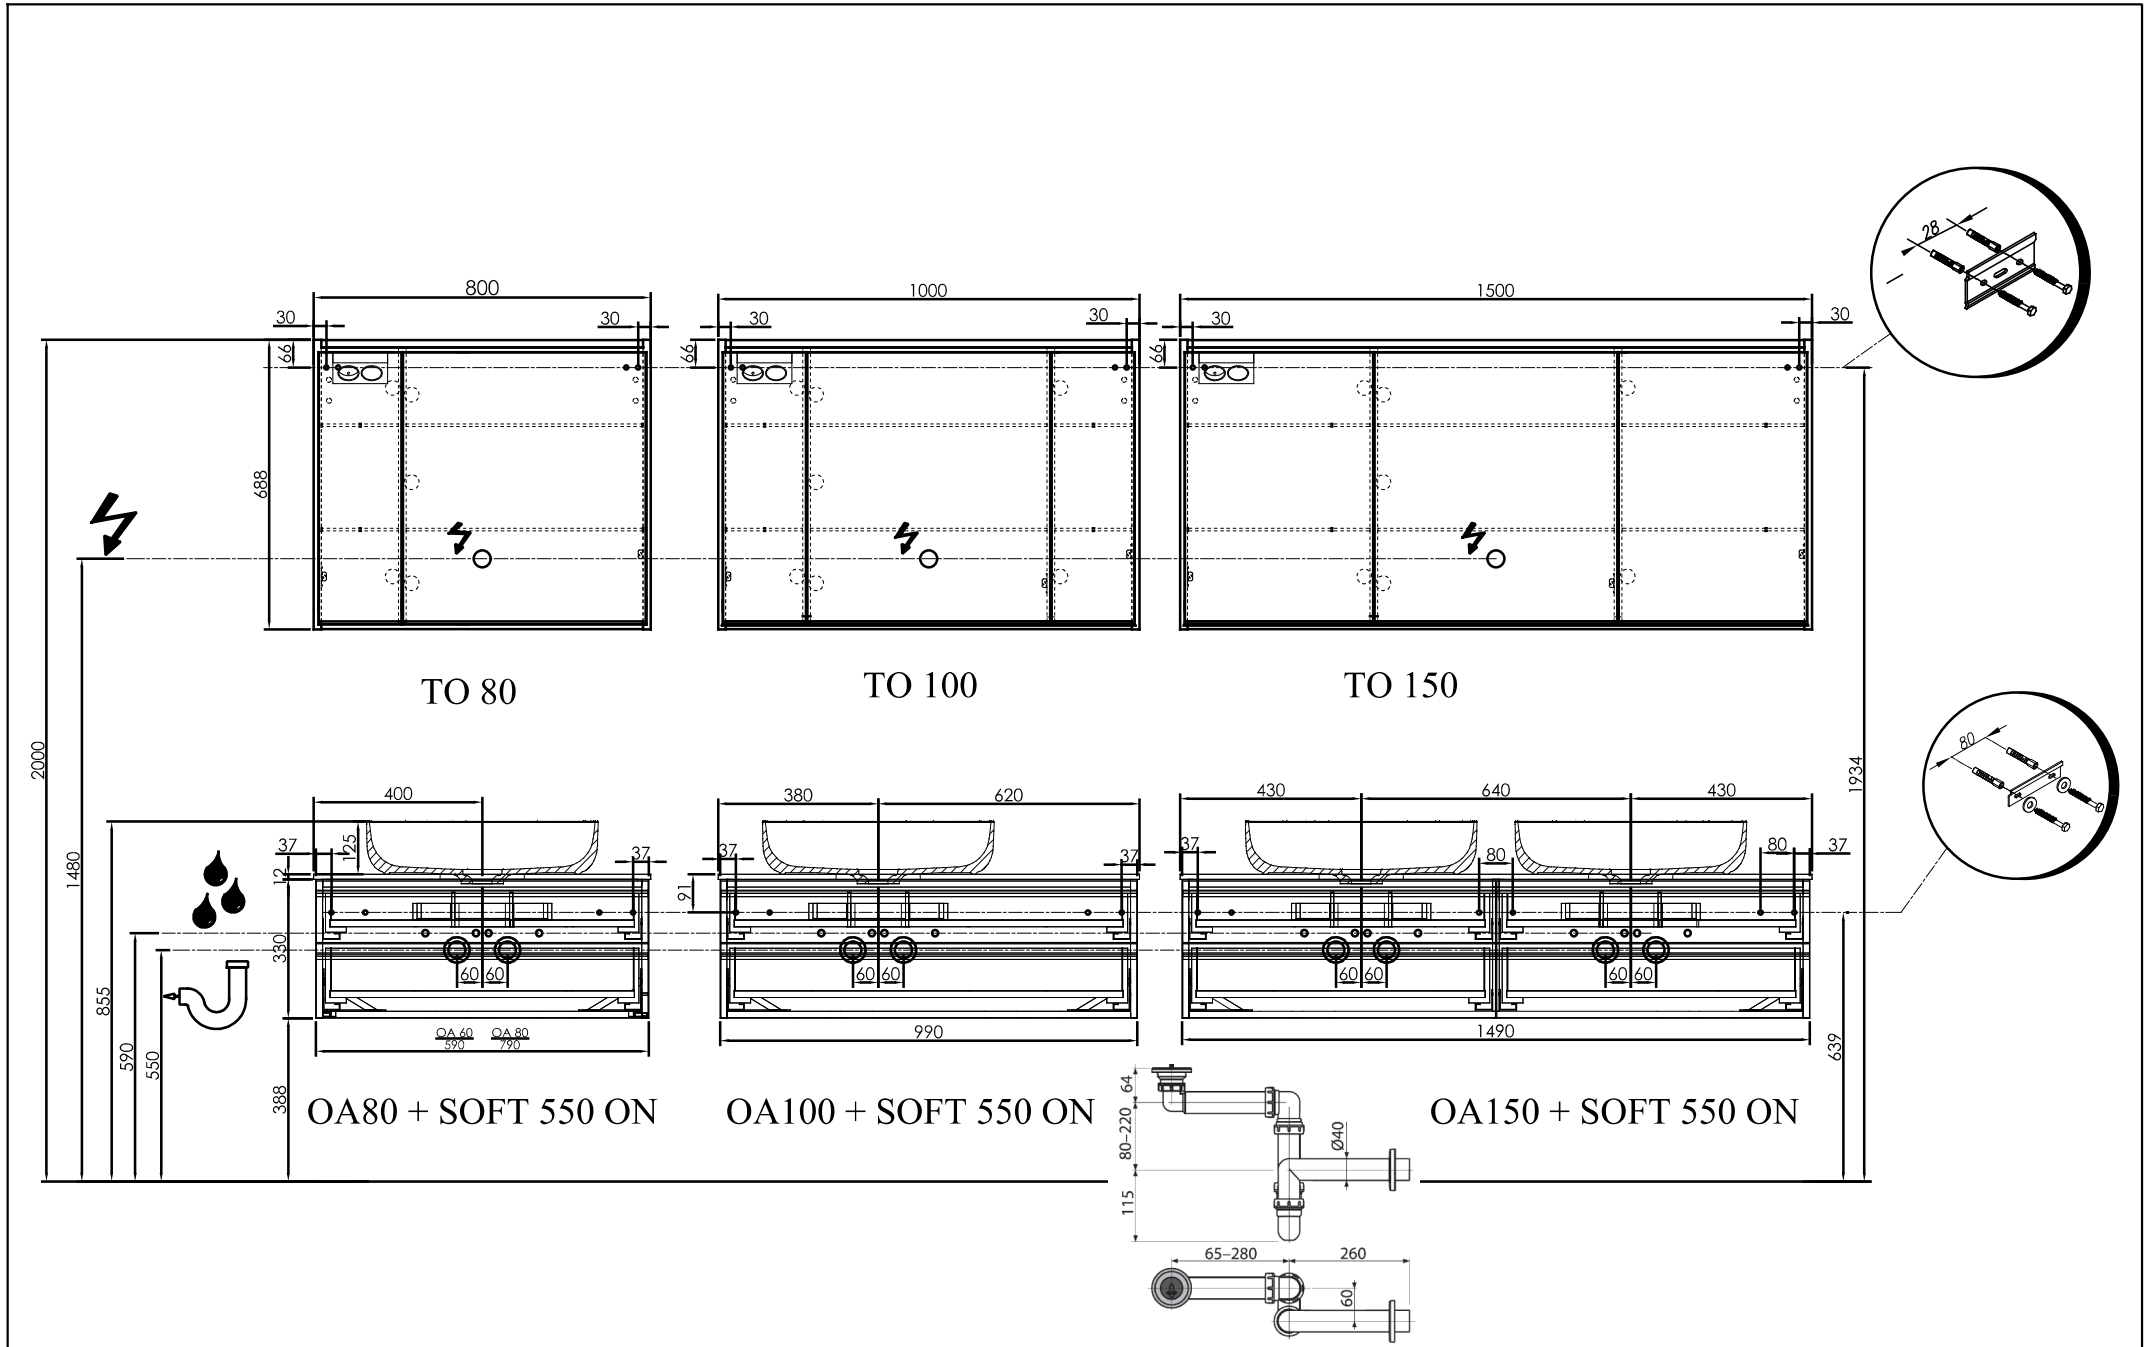

TO 120 BL - LED, SW, S

TO 150 BL - LED, SW, S

TOALETNE OMARICE TO

A 1461 GN - Green
A 1461 CW - Craft Wood
A 1461 DC - Dark Concrete

A 1461/750 GN - Green
A 1461/750 CW - Craft Wood
A 1461/750 DC - Dark Concrete