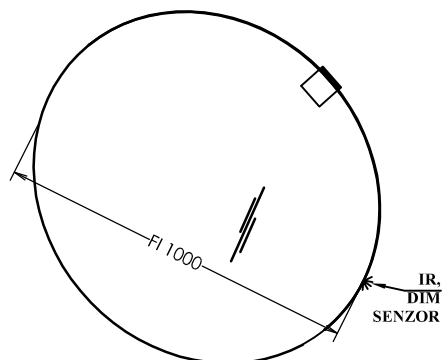

OG FI 100 - LED, IR, DIM