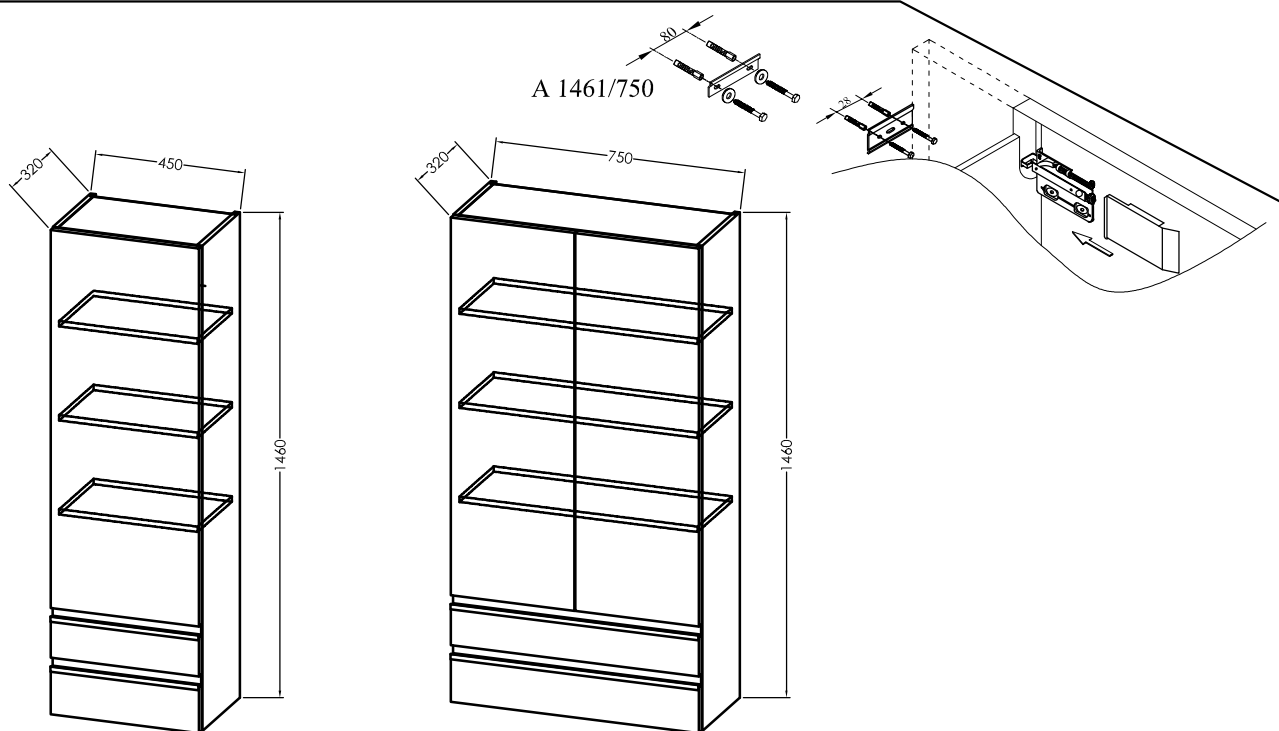

TO 120 BL - LED, SW, S

TO 150 BL - LED, SW, S

TOALETNE OMARICE TO

A 1461 GN - Green
A 1461 CW - Craft Wood
A 1461 DC - Dark Concrete

A 1461/750 GN - Green
A 1461/750 CW - Craft Wood
A 1461/750 DC - Dark Concrete