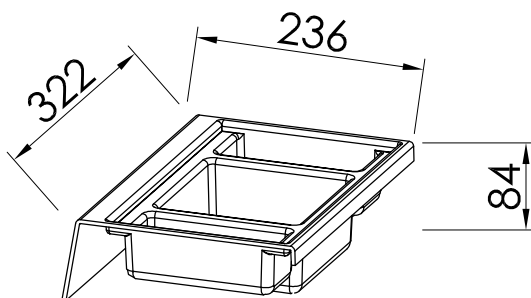

ORGANIZATOR PREDALA SPOD. 350
DRAWER ORGANIZER BOTTOM 350

ORGANIZATORJI PREDALA
DRAWER ORGANIZER