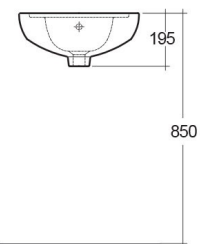

RAK-COMPACT

Lavabo | Lavamani

RAK
CERAMICS

SCHEDA TECNICA

Suite:	RAK-COMPACT
Tipo:	Lavamani
Dimensioni:	440 x 360 mm
Peso:	6 Kg
Colore:	bianco alpino
Forma:	Angolare
Overflow hole:	sì

Codice	Nome
LACO00002	COMPACT WASH BASIN CORNER CLOAKROOM 45CM

Dimensions: All dimensions in mm. Tolerance of vitreous china & fireclay items: $\pm 5\%$ for below 200mm and $\pm 3\%$ for above 200mm; for all other items tolerance $\pm 1\%$. Note: Due to a continuing development program to improve design and performance, the manufacturer reserves all rights to vary specifications without prior information. Please note accessories are for photographic use only.