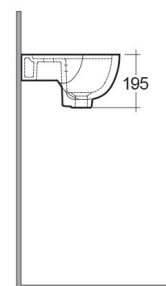

RAK-COMPACT

Lavabo | Lavamani

RAK
CERAMICS

SCHEDA TECNICA

Suite:	RAK-COMPACT
Tipo:	Lavamani
Dimensioni:	440 x 360 mm
Peso:	6 Kg
Colore:	bianco alpino
Forma:	Angolare
Overflow hole:	sì

Codice	Nome
LACO00002	COMPACT WASH BASIN CORNER CLOAKROOM 45CM

Dimensions: All dimensions in mm. Tolerance of vitreous china & fireclay items: $\pm 5\%$ for below 200mm and $\pm 3\%$ for above 200mm; for all other items tolerance $\pm 1\%$. Note: Due to a continuing development program to improve design and performance, the manufacturer reserves all rights to vary specifications without prior information. Please note accessories are for photographic use only.