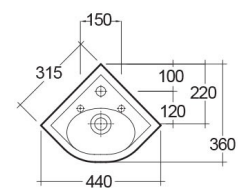

RAK-COMPACT

Lavabo | Lavamani

RAK
CERAMICS

SCHEDA TECNICA

Suite:	RAK-COMPACT
Tipo:	Lavamani
Dimensioni:	440 x 360 mm
Peso:	6 Kg
Colore:	bianco alpino
Forma:	Angolare
Overflow hole:	sì

Codice	Nome
LACO00002	COMPACT WASH BASIN CORNER CLOAKROOM 45CM

Dimensions: All dimensions in mm. Tolerance of vitreous china & fireclay items: $\pm 5\%$ for below 200mm and $\pm 3\%$ for above 200mm; for all other items tolerance $\pm 1\%$. Note: Due to a continuing development program to improve design and performance, the manufacturer reserves all rights to vary specifications without prior information. Please note accessories are for photographic use only.