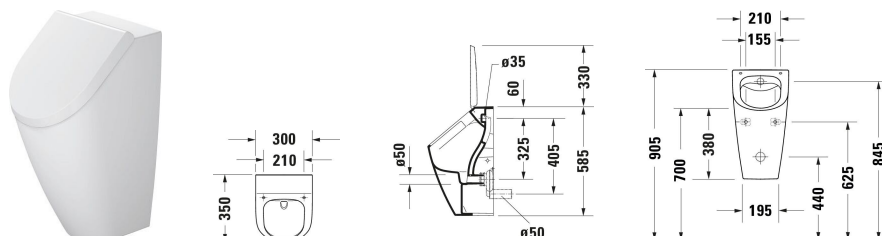

**ME by Starck Urinal # 281230..00**

| &lt; 300 mm &gt; |

Urinal	Dimension	Weight	Order number
Flushing rim: Rimless, Flush principle: extractor/siphon jet, Flush construction: Extractor, Inlet supply position: Back, Model for cover, Concealed inlet, Incl. mounting material, Outlet drain: horizontal, Concealed outlet			
<b>Colors</b>			
00 White Alpin 20 HygieneGlaze (an antibacterial ceramic glaze that provides almost indefinite effectiveness) AC White Satin Matt HygieneGlaze Plus (an antibacterial ceramic glaze that provides almost indefinite effectiveness)			
<b>Variant</b>			
White High Gloss	300x585 mm	18.000 kg	281230..00
Sanitary ceramics with the special WonderGliss surface finish will remain clean and attractive-looking for a long time to come. When ordering WonderGliss please add a "1" as eleventh digit to the model number.			
<b>Accessory</b>			
Siphon Outlet drain: horizontal, 0,5 l-4 l, Ø 50 mm	Ø 50 mm	0.175 kg	005113
Connecting kit Urinal	110 x 70 mm	0.1 kg	695800
<b>Suitable products</b>			
Urinal lid Automatic close, Hinge colour: Chrome, 307 x 334 mm	307 x 334 mm		002409

All drawings contain the necessary measurements which are subject to standard tolerances. They are stated in mm and are non-binding. Exact measurements, in particular for customised installation scenarios, can only be taken from the finished piece.