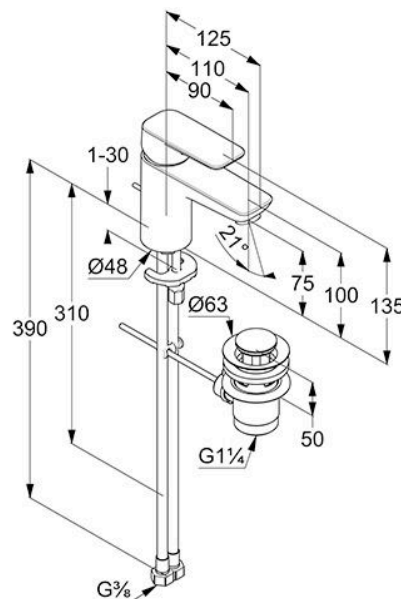

# KLUDI-PURE&STYLE SINGLE LEVER BASIN MIXER 75 DN 15

403820575

Basin Mixers

## Technical Specification

Series:	KLUDI-PURE&STYLE
Color:	Chrome
Dimensions:	14.9 x 4.8 x13.5mm
Height:	13.5
Lever Type:	Single
Water Efficiency:	Moderate
Installation Type:	Deck-mounted

### Name:

- KLUDI-PURE&STYLE
- single lever basin mixer 75 DN 15
- single hole mounted
- solid lever
- ceramic cartridge with hot water limitation
- flow regulator M 24 x 1
- flow rate 7 l/min at 3 bar
- metal pop-up waste G 1 1/4
- flexible hoses G 3/8
- rapid installation set

Dimensions: All dimensions in mm. Tolerance of vitreous china & fireclay items:  $\hat{A}\pm 5\%$  for below 200mm and  $\hat{A}\pm 3\%$  for above 200mm; for all other items tolerance  $\hat{A}\pm 1\%$ . Note: Due to a continuing development program to improve design and performance, the manufacturer reserves all rights to vary specifications without prior information. Please note accessories are for photographic use only.