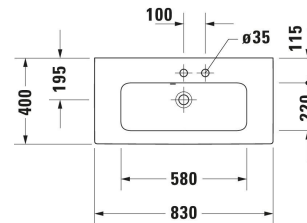

ME by Starck Washbasin Compact # 234283..00 / 234283..60 / 234283..00 / 234283..60

|< 830 mm >|

Washbasin Compact	Dimension	Weight	Order number
Rectangular, Tap hole platform: Yes, Overflow: Yes, Back side glazed: No, 830 mm			
Colors			
00 White Alpin 32 White Satin Matt			
Variant			
● White High Gloss, Number of washing areas: 1 Middle, Number of faucet holes per wash area: 1 Middle	830x180 mm	17.500 kg	234283..00
⊗ White High Gloss, Number of washing areas: 1 Middle	830x180 mm	17.500 kg	234283..60
● White Satin Matt, Number of washing areas: 1 Middle, Number of faucet holes per wash area: 1 Middle	830x180 mm	17.500 kg	234283..00
⊗ White Satin Matt, Number of washing areas: 1 Middle	830x180 mm	17.500 kg	234283..60
Infobox			
Space-saving siphon is recommended in conjunction with vanity unit			
Sanitary ceramics with the special WonderGliss surface finish will remain clean and attractive-looking for a long time to come. When ordering WonderGliss please add a "1" as eleventh digit to the model number.			
Accessory			
Space-saving siphon White, Connection dimensions: 1 1/4"	360 x 390 mm	0.372 kg	005076
Push-open waste Suitable for washbasin with overflow, Ø 63,5 mm	Ø 63.5 mm	0.34 kg	005052
Suitable products