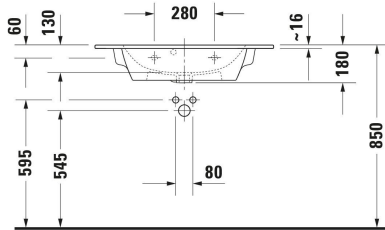

ME by Starck Washbasin Compact # 234283..00 / 234283..60 / 234283..00 / 234283..60

|< 830 mm >|

Washbasin Compact	Dimension	Weight	Order number
Rectangular, Tap hole platform: Yes, Overflow: Yes, Back side glazed: No, 830 mm			
Colors			
00 White Alpin 32 White Satin Matt			
Variant			
● White High Gloss, Number of washing areas: 1 Middle, Number of faucet holes per wash area: 1 Middle	830x180 mm	17.500 kg	234283..00
⊗ White High Gloss, Number of washing areas: 1 Middle	830x180 mm	17.500 kg	234283..60
● White Satin Matt, Number of washing areas: 1 Middle, Number of faucet holes per wash area: 1 Middle	830x180 mm	17.500 kg	234283..00
⊗ White Satin Matt, Number of washing areas: 1 Middle	830x180 mm	17.500 kg	234283..60
Infobox			
Space-saving siphon is recommended in conjunction with vanity unit			
Sanitary ceramics with the special WonderGliss surface finish will remain clean and attractive-looking for a long time to come. When ordering WonderGliss please add a "1" as eleventh digit to the model number.			
Accessory			
Space-saving siphon White, Connection dimensions: 1 1/4"	360 x 390 mm	0.372 kg	005076
Push-open waste Suitable for washbasin with overflow, Ø 63,5 mm	Ø 63.5 mm	0.34 kg	005052
Suitable products