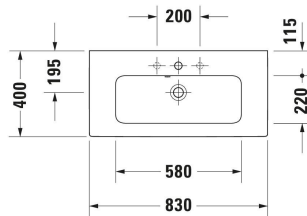

ME by Starck Washbasin Compact # 234283..00 / 234283..60 / 234283..00 / 234283..60

|< 830 mm >|

Washbasin Compact	Dimension	Weight	Order number
Rectangular, Tap hole platform: Yes, Overflow: Yes, Back side glazed: No, 830 mm			
Colors			
00 White Alpin 32 White Satin Matt			
Variant			
● White High Gloss, Number of washing areas: 1 Middle, Number of faucet holes per wash area: 1 Middle	830x180 mm	17.500 kg	234283..00
⊗ White High Gloss, Number of washing areas: 1 Middle	830x180 mm	17.500 kg	234283..60
● White Satin Matt, Number of washing areas: 1 Middle, Number of faucet holes per wash area: 1 Middle	830x180 mm	17.500 kg	234283..00
⊗ White Satin Matt, Number of washing areas: 1 Middle	830x180 mm	17.500 kg	234283..60
Infobox			
Space-saving siphon is recommended in conjunction with vanity unit			
Sanitary ceramics with the special WonderGliss surface finish will remain clean and attractive-looking for a long time to come. When ordering WonderGliss please add a "1" as eleventh digit to the model number.			
Accessory			
Space-saving siphon White, Connection dimensions: 1 1/4"	360 x 390 mm	0.372 kg	005076
Push-open waste Suitable for washbasin with overflow, Ø 63,5 mm	Ø 63.5 mm	0.34 kg	005052
Suitable products