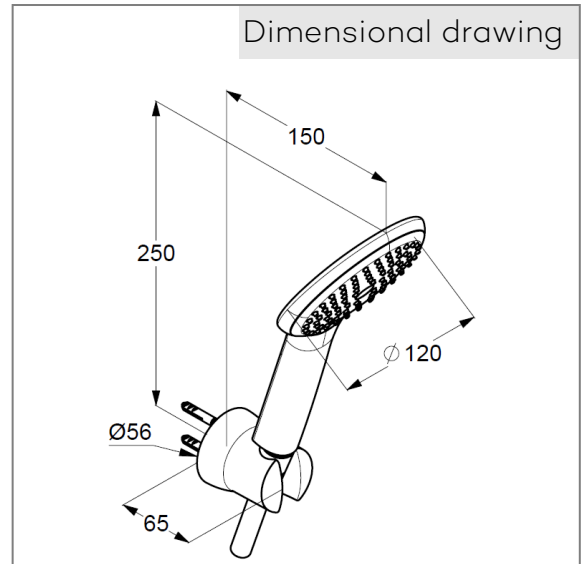

hand shower 1 S
1 spray pattern
with cleaning system
connection 1/2"
sieve seal

Shower hose
plastic coated
with metal-effect
with conical nuts
anti twist
G 1/2 x G 1/2 x 1250 mm

shower hook
for shower hoses with conical nuts,
With fixing material
for rigid wall mounting

Product picture

Dimensional drawing

Flow rate diagram