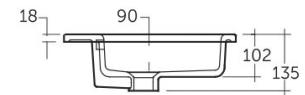

RAK-JOY - JOYWB4106AWHA

Wash basin | Drop In

RAK
CERAMICS

TECHNICAL SPECIFICATIONS

Suite:	RAK-JOY UNO
Type:	Drop In
Dimensions:	410 x 220 mm
Weight:	4.5 Kg
Color:	Pure White
Shape of basin:	Rectangle

Code	Name
JOYWB4106AWHA	40CM Drop In Wash Basin

Dimensions: All dimensions in mm. Tolerance of vitreous china & fireclay items: $\pm 5\%$ for below 200mm and $\pm 3\%$ for above 200mm; for all other items tolerance $\pm 1\%$. Note: Due to a continuing development program to improve design and performance, the manufacturer reserves all rights to vary specifications without prior information. Please note accessories are for photographic use only.