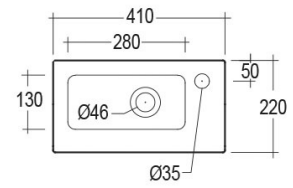

RAK-JOY - JOYWB4106AWHA

Wash basin | Drop In

RAK
CERAMICS

TECHNICAL SPECIFICATIONS

Suite:	RAK-JOY UNO
Type:	Drop In
Dimensions:	410 x 220 mm
Weight:	4.5 Kg
Color:	Pure White
Shape of basin:	Rectangle

Code	Name
JOYWB4106AWHA	40CM Drop In Wash Basin

Dimensions: All dimensions in mm. Tolerance of vitreous china & fireclay items: $\pm 5\%$ for below 200mm and $\pm 3\%$ for above 200mm; for all other items tolerance $\pm 1\%$. Note: Due to a continuing development program to improve design and performance, the manufacturer reserves all rights to vary specifications without prior information. Please note accessories are for photographic use only.