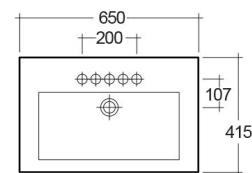

RAK-SCOOP

Lavabo | Appoggio

RAK
CERAMICS

SCHEMA TECNICA

Tipo:	Appoggio
Dimensioni:	650 x 415 mm
Peso:	19 Kg
Colore:	bianco alpino
Forma:	Rettangolare

Codice	Nome
LASC00001	SCOOP WASH BASIN 65CM

Dimensions: All dimensions in mm. Tolerance of vitreous china & fireclay items: $\pm 5\%$ for below 200mm and $\pm 3\%$ for above 200mm; for all other items tolerance $\pm 1\%$. Note: Due to a continuing development program to improve design and performance, the manufacturer reserves all rights to vary specifications without prior information. Please note accessories are for photographic use only.