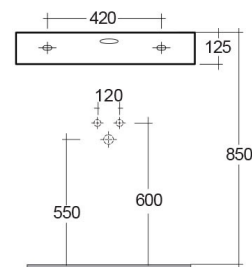

RAK-SCOOP

Lavabo | Appoggio

RAK
CERAMICS

SCHEMA TECNICA

Tipo:	Appoggio
Dimensioni:	650 x 415 mm
Peso:	19 Kg
Colore:	bianco alpino
Forma:	Rettangolare

Codice	Nome
LASC00001	SCOOP WASH BASIN 65CM

Dimensions: All dimensions in mm. Tolerance of vitreous china & fireclay items: $\pm 5\%$ for below 200mm and $\pm 3\%$ for above 200mm; for all other items tolerance $\pm 1\%$. Note: Due to a continuing development program to improve design and performance, the manufacturer reserves all rights to vary specifications without prior information. Please note accessories are for photographic use only.