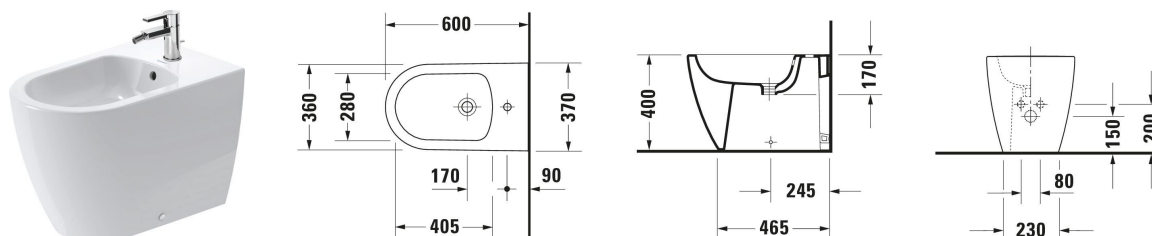

**ME by Starck Floorstanding bidet # 228910..00 / 228910..00**

| &lt; 370 mm &gt; |

Floorstanding bidet	Dimension	Weight	Order number
Tap hole platform: Yes, Overflow: Yes, Incl. mounting material, Back to wall version			
<b>Colors</b>			
00 White Alpin 32 White Satin Matt			
<b>Variant</b>			
White High Gloss, Number of faucet holes per wash area: 1	370x400 mm	26.850 kg	228910..00
White Satin Matt, Number of faucet holes per wash area: 1	370x400 mm	26.850 kg	228910..00
Sanitary ceramics with the special WonderGliss surface finish will remain clean and attractive-looking for a long time to come. When ordering WonderGliss please add a "1" as eleventh digit to the model number.			
<b>Suitable products</b>			
Single lever bidet mixer Chrome, Height: 131 mm, Spout reach: 127 mm, Ceramic cartridge, Spray mode: Normal spray, Aerator with ball joint, Temperature limit adjustable, recommended operating pressure: 5 - 5 bar, with pop-up waste set, 148 x 42 mm	148 x 42 mm		B22400001
Single lever bidet mixer Chrome, Height: 129 mm, Spout reach: 127 mm, Ceramic cartridge, Spray mode: Normal spray, Aerator with ball joint, Temperature limit adjustable, recommended operating pressure: 1 - 5 bar, with pop-up waste set, 148 x 42 mm	148 x 42 mm		B12400001
Single lever bidet mixer Chrome, Height: 135 mm, Spout reach: 125 mm, Ceramic cartridge, Spray mode: Normal spray, Aerator with ball joint, Temperature limit adjustable, recommended operating pressure: 1 - 5 bar, with pop-up waste set, 50 x 150 mm	50 x 150 mm		DE2400001
Single lever bidet mixer Chrome, Height: 156 mm, Spout reach: 123 mm, Ceramic cartridge, Water connection: Flexible connecting hoses, 3/8", Spray mode: Normal spray, Aerator with ball joint, recommended operating pressure: 1 - 5 bar, with pop-up waste set, 50 x 148 mm	50 x 148 mm		N12400001