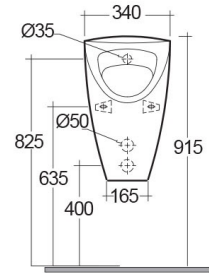

RAK-VENICE
Urinal and Partition

RAK
 CERAMICS

TECHNICAL SPECIFICATIONS

Type:	Urinals & Partitions
Dimensions:	355 x 340 x 575 mm
Weight:	15 Kg
Color:	Alpine White, Ivory

Code	Name
VN20AWHA	VENICE URINAL BOWL 35CM

Dimensions: All dimensions in mm. Tolerance of vitreous china & fireclay items: ± 5% for below 200mm and ± 3% for above 200mm; for all other items tolerance ± 1%. Note: Due to a continuing development program to improve design and performance, the manufacturer reserves all rights to vary specifications without prior information. Please note accessories are for photographic use only.