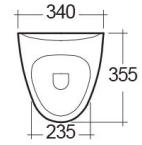

RAK-VENICE
Urinal and Partition

RAK
 CERAMICS

TECHNICAL SPECIFICATIONS

Type:	Urinals & Partitions
Dimensions:	355 x 340 x 575 mm
Weight:	15 Kg
Color:	Alpine White, Ivory

Code	Name
VN20AWHA	VENICE URINAL BOWL 35CM

Dimensions: All dimensions in mm. Tolerance of vitreous china & fireclay items: ± 5% for below 200mm and ± 3% for above 200mm; for all other items tolerance ± 1%. Note: Due to a continuing development program to improve design and performance, the manufacturer reserves all rights to vary specifications without prior information. Please note accessories are for photographic use only.