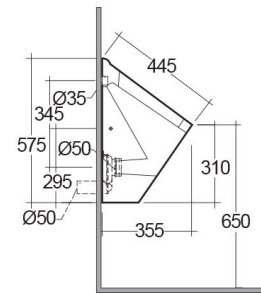

RAK-VENICE
Urinal and Partition

RAK
 CERAMICS

TECHNICAL SPECIFICATIONS

Type:	Urinals & Partitions
Dimensions:	355 x 340 x 575 mm
Weight:	15 Kg
Color:	Alpine White, Ivory

Code	Name
VN20AWHA	VENICE URINAL BOWL 35CM

Dimensions: All dimensions in mm. Tolerance of vitreous china & fireclay items: ± 5% for below 200mm and ± 3% for above 200mm; for all other items tolerance ± 1%. Note: Due to a continuing development program to improve design and performance, the manufacturer reserves all rights to vary specifications without prior information. Please note accessories are for photographic use only.