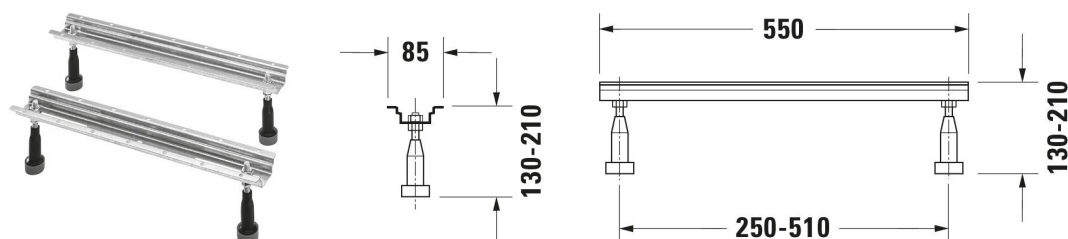

**Universal Support frame # 790100000000000**

| &lt; 550 mm &gt; |

Support frame	Dimension	Weight	Order number
Height: 130-210 mm			
<b>Colors</b>			
00 White Alpin			
<b>Variant</b>			
	550x130 mm	2.200 kg	790100000000000
<b>Suitable products</b>			
Shower tray Rectangular, White, Material: Sanitary acrylic, Waste outlet position: Corner, Height: 55 mm, 1200 x 800 mm	1200 x 800 mm		720121
Shower tray Rectangular, White, Material: Sanitary acrylic, Waste outlet position: Corner, Height: 45 mm, 900 x 750 mm	900 x 750 mm		720117
Shower tray Rectangular, White, Material: Sanitary acrylic, Waste outlet position: Corner, Height: 55 mm, 1200 x 900 mm	1200 x 900 mm		720122
Shower tray Rectangular, White, Material: Sanitary acrylic, Waste outlet position: Corner, Height: 55 mm, 1200 x 1000 mm	1200 x 1000 mm		720123
Shower tray Rectangular, White, Material: Sanitary acrylic, Waste outlet position: Corner, Height: 55 mm, 1400 x 700 mm	1400 x 700 mm		720124
Shower tray Rectangular, White, Material: Sanitary acrylic, Waste outlet position: Corner, Height: 55 mm, 1400 x 750 mm	1400 x 750 mm		720125
Shower tray Rectangular, White, Material: Sanitary acrylic, Waste outlet position: Corner, Height: 55 mm, 1400 x 900 mm	1400 x 900 mm		720126
Bathtub Rectangular, Type of installation: built-in, White, Material: Sanitary acrylic, Number of backrests: 1 Left, Overflow: Yes, Waste outlet position: Middle, Overflow position: Middle, Capacity: 145 l, Internal depth: 460 mm, 1600 x 700 mm	1600 x 700 mm		700308
Bathtub Rectangular, Type of installation: built-in, White, Material: Sanitary acrylic, Number of backrests: 1 Right, Overflow: Yes, Waste outlet position: Middle, Overflow position: Middle, Capacity: 145 l, Internal depth: 460 mm, 1600 x 700 mm	1600 x 700 mm		700309