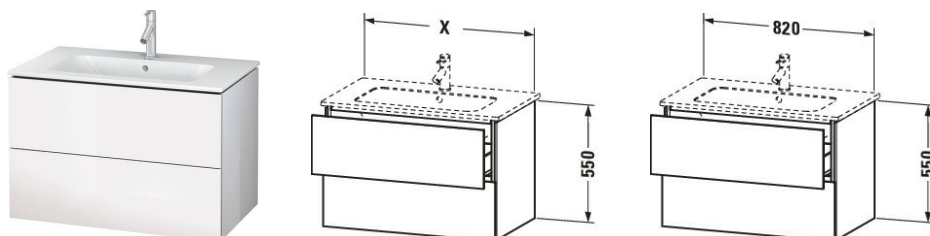

**L-Cube Vanity unit wall-mounted # LC6241 / LC6241 / LC6241 / LC6241 / LC6241 / LC6241 / LC6241 / LC6241 / LC6241 ...**

|< 820 mm >|

Vanity unit wall-mounted	Dimension	Weight	Order number
Number of drawers: 2, Without handle, Siphon cut-out: Yes, Siphon cover: Yes, Soft self-closing automatic with damping, Tip-on fitting, Interior system Optional, Necessary articles: Washbasin ME by Starck # 233683			
<b>Colors</b>			
M07 Concrete Grey Matt Decor M13 American Walnut Real wood veneer M16 Black Oak M18 White Matt Decor M21 Walnut Dark Decor M22 White High Gloss Decor M30 Natural Oak M35 Oak Terra M38 Dolomiti Grey High Gloss Lacquer M40 Black High Gloss Lacquer M43 Basalt Matt Decor M49 Graphite Matt Decor M55 Marbled Oak M69 Brushed Walnut Real wood veneer M71 Mediterranean Oak Real wood veneer M72 Brushed Dark Oak Real wood veneer M75 Linen Decor M79 Natural Walnut Decor M80 Graphite Super Matt M83 Taupe Super Matt M84 White Super Matt M85 White High Gloss Lacquer M89 Flannel Grey High Gloss Lacquer M90 Flannel Grey Satin Matt Lacquer M91 Taupe Matt Decor			
<b>Variant</b>			
Concrete grey Matt, Decor	820x550 mm	31.100 kg	LC6241
American walnut Matt, Real wood veneer	820x550 mm	31.100 kg	LC6241
Black oak Matt, Decor	820x550 mm	31.100 kg	LC6241
White Matt, Decor	820x550 mm	31.100 kg	LC6241
Walnut dark Matt, Decor	820x550 mm	31.100 kg	LC6241
White High Gloss, Decor	820x550 mm	31.100 kg	LC6241
Natural oak Matt, Decor	820x550 mm	31.100 kg	LC6241
Oak terra Matt, Decor	820x550 mm	31.100 kg	LC6241
Dolomite Gray High Gloss, Lacquer	820x550 mm	31.100 kg	LC6241
Black High Gloss, Lacquer	820x550 mm	31.100 kg	LC6241
Basalte Matt, Decor	820x550 mm	31.100 kg	LC6241
Graphite Matt, Decor	820x550 mm	31.100 kg	LC6241
Marbled Oak Matt, Decor	820x550 mm	31.100 kg	LC6241
Brushed walnut Matt, Real wood veneer	820x550 mm	31.100 kg	LC6241
Mediterranean oak Matt, Real wood veneer	820x550 mm	31.100 kg	LC6241