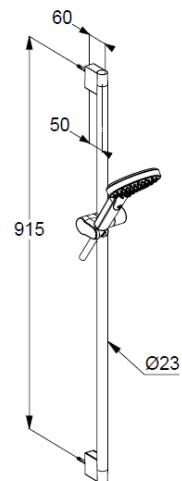

Ref.: 6991005-00

hand shower 1 S

flow rate at 3 bar 15 l/min.

(with possibility of limiting to 9 l/ min.)

1 spray pattern

with cleaning system

connection G½

sieve seal

shower hose

plastic coated

with metal-effect

with conical nuts

anti twist

G½ x G½ x 1600mm

wall rail 900mm

height-adjustable hand shower holder

with fixing material

for rigid wall mounting

Produktabbildung/ Product picture

Maßzeichnung/ Dimensional drawing

Durchfluss/ Flow rate