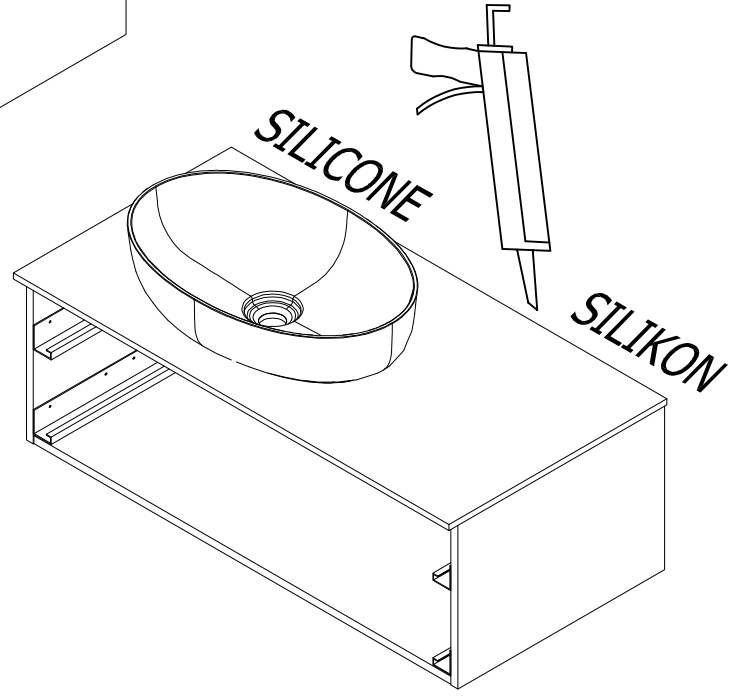

-  SOFT 550 ON
-  SOFT 380 ON
-  LUX 500 ON
-  LUX 380 ON

4

a)

b)

Montaža / Mounting

Nastavitev predala / the drawer adjustment

Odstranitev fronte / Removing of the front

Tip: **ALEXIS - A 1011**