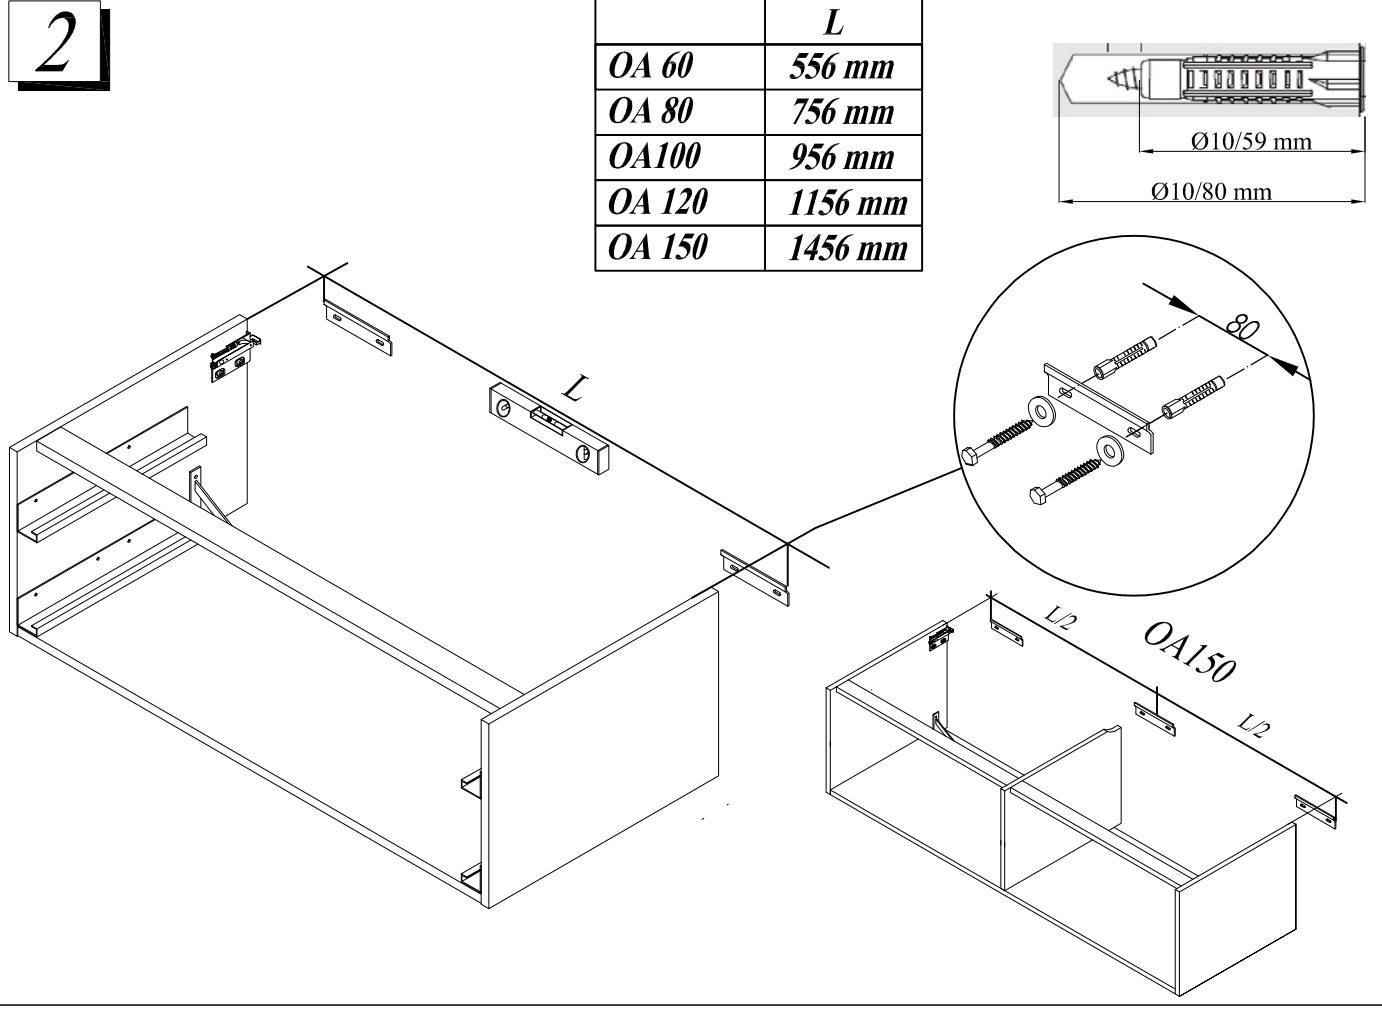

Tip: ALEXIS - OA