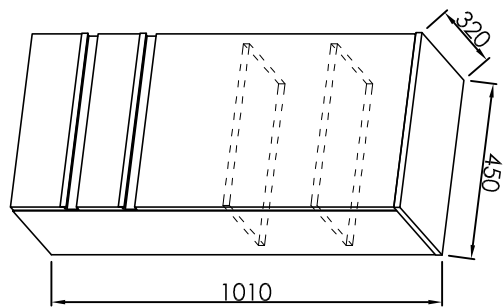

Tip: **ALEXIS - A 1011**

- **SI** Montažno navodilo
- **HR** Upute za montažu
- **BIH** Upute za montažu
- **SRB** Uputstva za montažu
- **BIH** Uputstva za montažu
- **CG** Uputstva za montažu
- **MK** Инструкција за монтажа
- **HU** Szerelési utasítás
- **GB** Assembly Instructions
- **DE** Einbauanleitung
- **RU** Инструкция по монтажу
- **FR** Instruction d'assemblage

Kolpa-san®
by KOLPA