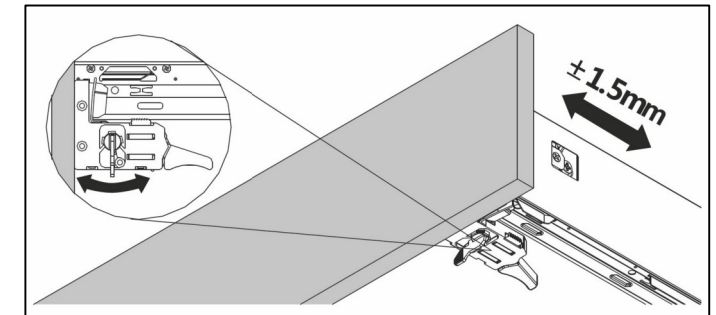

-  SOFT 550 ON
-  SOFT 380 ON
-  LUX 500 ON
-  LUX 380 ON

4

a)

b)

Montaža / Mounting

Nastavitev predala / the drawer adjustment

Odstranitev fronte / Removing of the front

Tip: **ALEXIS - A 1011**