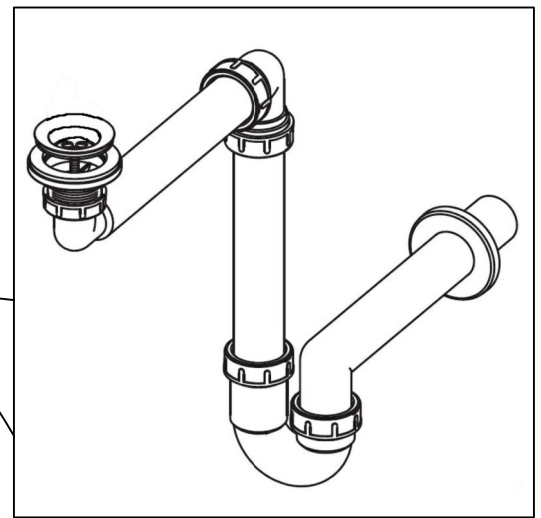

-  SOFT 550 ON
-  SOFT 380 ON
-  LUX 500 ON
-  LUX 380 ON

4

a)

b)

Montaža / Mounting

Nastavitev predala / the drawer adjustment

Odstranitev fronte / Removing of the front

Tip: **ALEXIS - A 1011**