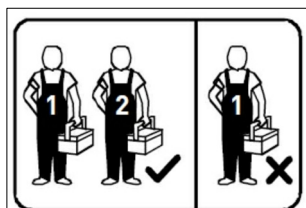

Demontaža / Dissmounting

Montaža / Mounting