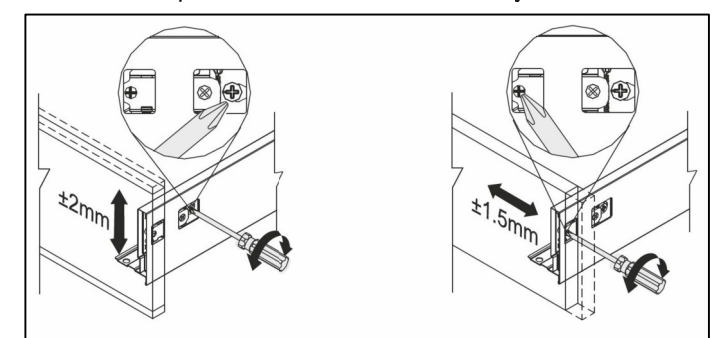

-  SOFT 550 ON
-  SOFT 380 ON
-  LUX 500 ON
-  LUX 380 ON

4

a)

b)

Montaža / Mounting

Nastavitev predala / the drawer adjustment

Odstranitev fronte / Removing of the front

Tip: **ALEXIS - A 1011**