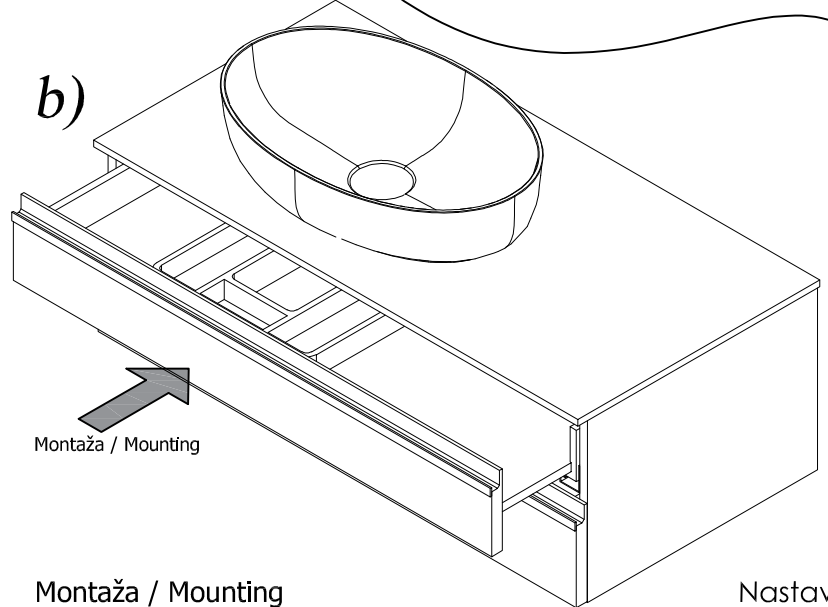

-  SOFT 550 ON
-  SOFT 380 ON
-  LUX 500 ON
-  LUX 380 ON

4

a)

b)

Montaža / Mounting

Nastavitev predala / the drawer adjustment

Odstranitev fronte / Removing of the front

Tip: **ALEXIS - A 1011**