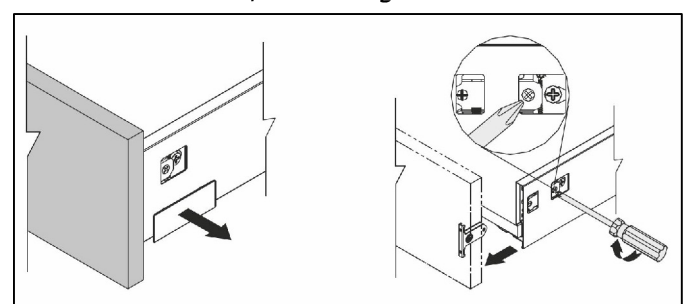

-  SOFT 550 ON
-  SOFT 380 ON
-  LUX 500 ON
-  LUX 380 ON

4

a)

b)

Montaža / Mounting

Nastavitev predala / the drawer adjustment

Odstranitev fronte / Removing of the front

Tip: **ALEXIS - A 1011**