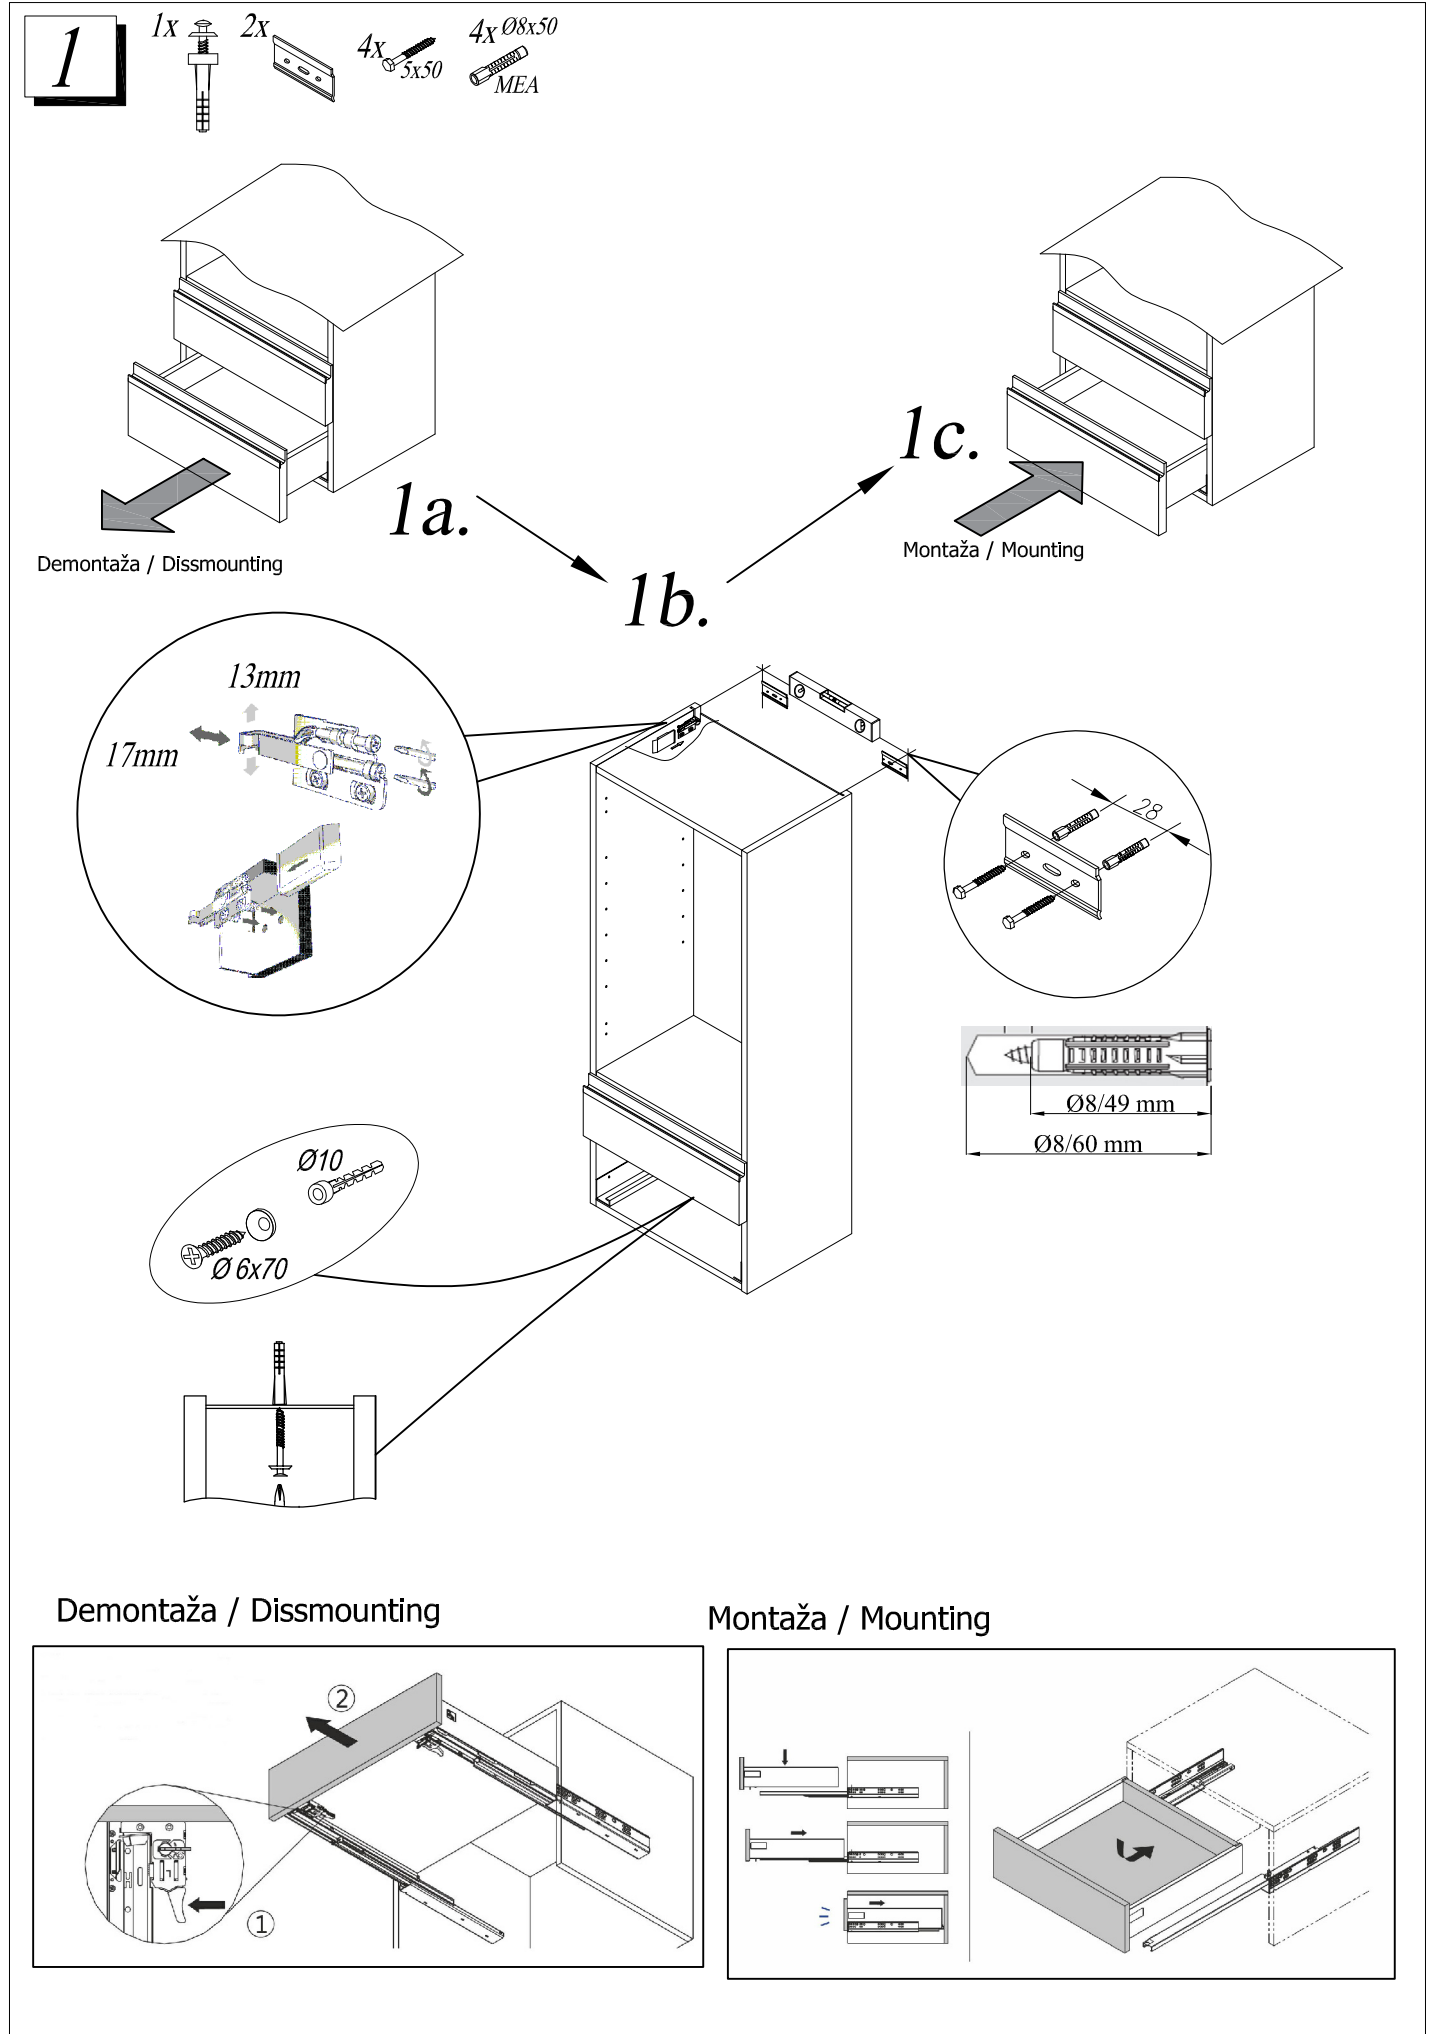

Demontaža / Dissmounting

Montaža / Mounting