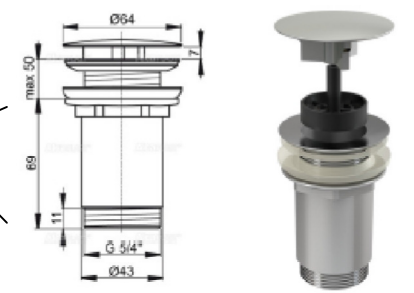

-  SOFT 550 ON
-  SOFT 380 ON
-  LUX 500 ON
-  LUX 380 ON

4

a)

b)

Montaža / Mounting

Nastavitev predala / the drawer adjustment

Odstranitev fronte / Removing of the front

Tip: **ALEXIS - A 1011**