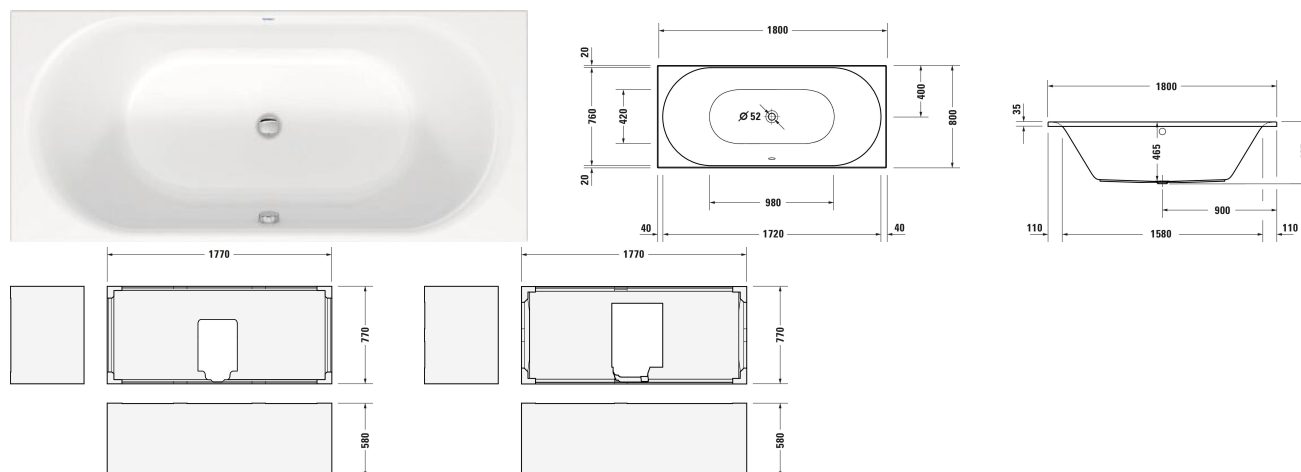

D-Neo Bathtub # 70047600000000

| < 1800 mm > |

Bathtub	Dimension	Weight	Order number
Rectangular, Type of installation: built-in, White, Material: Sanitary acrylic, Number of backrests: 2, Overflow: Yes, Waste outlet position: Middle, Overflow position: Middle, Capacity: 230 l, Internal depth: 465 mm			
Colors			
00 White Alpin			
Variant			
	1800x485 mm	26.000 kg	70047600000000
Suitable products			
Bathtub anchors , 100 x 30 mm	100 x 30 mm		790125
Rubber profile , 3300 x 4 mm	3300 x 4 mm		790126
Support frame Suitable for series D-Code, D-Neo, Duravit No.1, Height: 115-180 mm, 580 x 40 mm	580 x 40 mm		790127
Tub handle Chrome, 311 x 56 mm	311 x 56 mm		792804
Noise reduction set Material: bitumen, PE foam, 520 x 400 mm	520 x 400 mm		791368
Waste and overflow with inlet Tub filler, Quadroval, Bowden cable length: 700 mm, Diameter waste plug: 52 mm, 400 x 80 mm	400 x 80 mm		792217
Bathtub support Rectangular, Side wall: straight, 1770 x 770 mm	1770 x 770 mm		792432
Waste and overflow Circular with recessed grip, Bowden cable length: 700 mm, Diameter waste plug: 52 mm, 400 x 80 mm	400 x 80 mm		791287

All drawings contain the necessary measurements which are subject to standard tolerances. They are stated in mm and are non-binding.

D-Neo Bathtub # 700476000000000

|< 1800 mm >|

Exact measurements, in particular for customised installation scenarios, can only be taken from the finished piece.