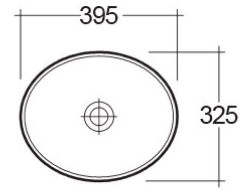

### Technical specifications

|                 |                     |
|-----------------|---------------------|
| Dimensions:     | 395 x 325 mm        |
| Weight:         | 4 Kg                |
| Color:          | Alpine White, Ivory |
| Shape of basin: | Oval                |

Dimensions: All measurements are in millimeters and are subject to normal manufacturing variations.  
Note: Due to a continuing development programme to improve design and performance, the manufacturer reserves all rights to vary specifications without prior information.  
Please note accessories are for photographic use only.