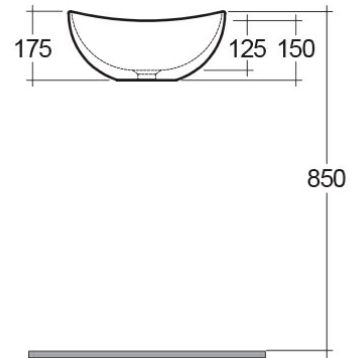

### Technical specifications

|                 |                     |
|-----------------|---------------------|
| Dimensions:     | 395 x 325 mm        |
| Weight:         | 4 Kg                |
| Color:          | Alpine White, Ivory |
| Shape of basin: | Oval                |

Dimensions: All measurements are in millimeters and are subject to normal manufacturing variations.  
Note: Due to a continuing development programme to improve design and performance, the manufacturer reserves all rights to vary specifications without prior information.  
Please note accessories are for photographic use only.