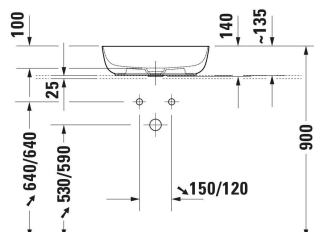

Luv Washbowl # 037950..00 / 037950..00 / 037950..00

| < 500 mm > |

Washbowl	Dimension	Weight	Order number
DuraCeram®, Oval, Tap hole platform: No, Overflow: No, Ground, Incl. ceramic drain cover, Incl. slotted waste, 500 mm			
Colors			
00 White Alpin 23 White/Grey Satin matt 26 White/White Satin Matt			
Variant			
☒ White High Gloss, Number of washing areas: 1 Middle, Back side glazed: No	500x140 mm	7.100 kg	037950..00
☒ Interior colour White High Gloss, Exterior colour Grey Satin Matt, Number of washing areas: 1 Middle, Back side glazed: No	500x140 mm	7.100 kg	037950..00
☒ Interior colour White High Gloss, Exterior colour White Satin Matt, Number of washing areas: 1 Middle, Back side glazed: No	500x140 mm	7.100 kg	037950..00
Sanitary ceramics with the special WonderGliss surface finish will remain clean and attractive-looking for a long time to come. When ordering WonderGliss please add a "1" as eleventh digit to the model number.			
Accessory			
Design siphon Material: Brass, Outlet drain: horizontal, Suitable for Washbasin	70 x 425 mm	1.5 kg	005036
Suitable products			
Console vanity unit wall-mounted Number of pull-out compartments: 1, Incl. console: Yes, Tap hole drillings possible, Handle Silver, Soft self-closing automatic with damping, 800 x 550 mm	800 x 550 mm		KT6694
Console vanity unit wall-mounted Number of pull-out compartments: 1, Incl. console: Yes, Tap hole drillings possible, Handle Silver, Soft self-closing automatic with damping, 1000 x 550 mm	1000 x 550 mm		KT6695
Console vanity unit wall-mounted Number of pull-out compartments: 1, Incl. console: Yes, Tap hole drillings possible, Handle Silver, Soft self-closing automatic with damping, 1200 x 550 mm	1200 x 550 mm		KT6696