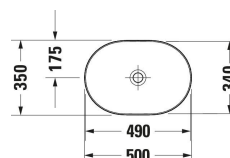

Luv Washbowl # 037950..00 / 037950..00 / 037950..00

| < 500 mm > |

Washbowl	Dimension	Weight	Order number
DuraCeram®, Oval, Tap hole platform: No, Overflow: No, Ground, Incl. ceramic drain cover, Incl. slotted waste, 500 mm			
Colors			
00 White Alpin 23 White/Grey Satin matt 26 White/White Satin Matt			
Variant			
☒ White High Gloss, Number of washing areas: 1 Middle, Back side glazed: No	500x140 mm	7.100 kg	037950..00
☒ Interior colour White High Gloss, Exterior colour Grey Satin Matt, Number of washing areas: 1 Middle, Back side glazed: No	500x140 mm	7.100 kg	037950..00
☒ Interior colour White High Gloss, Exterior colour White Satin Matt, Number of washing areas: 1 Middle, Back side glazed: No	500x140 mm	7.100 kg	037950..00
Sanitary ceramics with the special WonderGliss surface finish will remain clean and attractive-looking for a long time to come. When ordering WonderGliss please add a "1" as eleventh digit to the model number.			
Accessory			
Design siphon Material: Brass, Outlet drain: horizontal, Suitable for Washbasin	70 x 425 mm	1.5 kg	005036
Suitable products			
Console vanity unit wall-mounted Number of pull-out compartments: 1, Incl. console: Yes, Tap hole drillings possible, Handle Silver, Soft self-closing automatic with damping, 800 x 550 mm	800 x 550 mm		KT6694
Console vanity unit wall-mounted Number of pull-out compartments: 1, Incl. console: Yes, Tap hole drillings possible, Handle Silver, Soft self-closing automatic with damping, 1000 x 550 mm	1000 x 550 mm		KT6695
Console vanity unit wall-mounted Number of pull-out compartments: 1, Incl. console: Yes, Tap hole drillings possible, Handle Silver, Soft self-closing automatic with damping, 1200 x 550 mm	1200 x 550 mm		KT6696