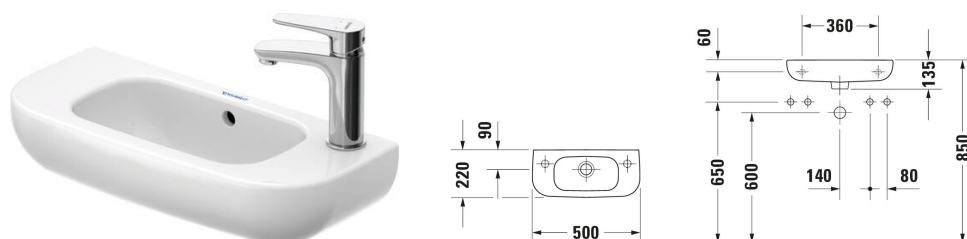

D-Code Hand basin # 07065000082 / 07065000092

| < 500 mm > |

Hand basin	Dimension	Weight	Order number
Semi-circular, Tap hole platform: Yes, Overflow: Yes, Underside glazed, Back side glazed: No, 500 mm			
Colors			
00 White Alpin			
Variant			
● White High Gloss, Rectangular, Number of washing areas: 1 Middle, Number of faucet holes per wash area: 1 Right	500x135 mm	7.000 kg	07065000082
● White High Gloss, Rectangular, Number of washing areas: 1 Middle, Number of faucet holes per wash area: 1 Left	500x135 mm	7.000 kg	07065000092
Infobox			
Mandatory in combination with a bottle trap			
Accessory			
Push-open waste Suitable for washbasin with overflow, Ø 63,5 mm	Ø 63.5 mm	0.35 kg	005052
Recommended faucets			
Single lever basin mixer S Ceramic cartridge, Height: 155 mm, Spout reach: 91 mm, Connection type for water supply connection: Flexible connecting hoses, Dimension of connection hose: 3/8", Spray mode: Normal spray, Aerator adjustable, recommended operating pressure: 1 - 5 bar, Noise class: I, Handle version: lever handle, 121 x 41 mm	121 x 41 mm		C11010001
Single lever basin mixer S Chrome, Ceramic cartridge, Height: 152 mm, Spout reach: 100,5 mm, Connection type for water supply connection: Flexible connecting hoses, Dimension of connection hose: 3/8", Spray mode: Normal spray, Aerator adjustable, Temperature limit adjustable, recommended operating pressure: 1 - 5 bar, Noise class: I, Handle version: lever handle, 137 x 42 mm	137 x 42 mm		B21010001