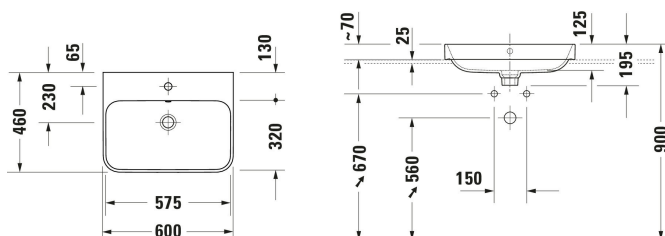

Happy D.2 Washbowl # 236060..00 / 236060..60 / 236060..00 /  
236060..60 / 236060..00 / 236060..60

| < 600 mm > |

Washbowl	Dimension	Weight	Order number
Rectangular, Tap hole platform: Yes, Overflow: Yes, Ground, incl. push-open waste, Incl. ceramic drain cover, Back side glazed: No, 600 mm			
<b>Colors</b>			
00 White Alpin 13 Anthracite Matt 61 White/Anthracite Matt			
<b>Variant</b>			
● White High Gloss, Number of washing areas: 1 Middle, Number of faucet holes per wash area: 1 Middle	600x195 mm	13.500 kg	236060..00
⊗ White High Gloss, Number of washing areas: 1 Middle	600x195 mm	13.500 kg	236060..60
● Anthracite Matt, Number of washing areas: 1 Middle, Number of faucet holes per wash area: 1 Middle	600x195 mm	13.500 kg	236060..00
⊗ Anthracite Matt, Number of washing areas: 1 Middle	600x195 mm	13.500 kg	236060..60
● Interior colour White High Gloss, Exterior colour Anthracite Matt, Number of washing areas: 1 Middle, Number of faucet holes per wash area: 1 Middle	600x195 mm	13.500 kg	236060..00
⊗ Interior colour White High Gloss, Exterior colour Anthracite Matt, Number of washing areas: 1 Middle	600x195 mm	13.500 kg	236060..60
Sanitary ceramics with the special WonderGliss surface finish will remain clean and attractive-looking for a long time to come. When ordering WonderGliss please add a "1" as eleventh digit to the model number.			
<b>Accessory</b>			
Push-open waste Suitable for washbasin with overflow	∅ 65 mm	0.18 kg	005079
Design siphon Material: Brass, Outlet drain: horizontal, Suitable for Washbasin	70 x 425 mm	1.5 kg	005036
<b>Suitable products</b>			
Console vanity unit wall-mounted Number of pull-out compartments: 1, Incl. console: Yes, Tap hole drillings possible, Handle Silver, Soft self-closing automatic with damping, 800 x 550 mm	800 x 550 mm		KT6694