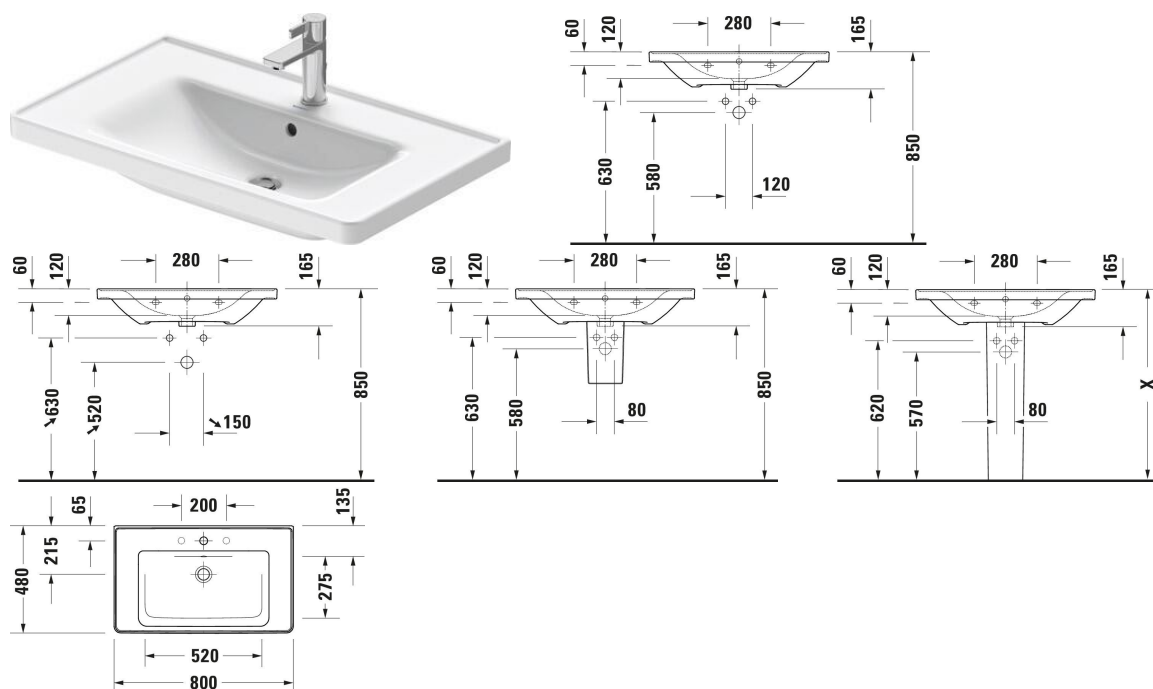

D-Neo Washbasin # 2367800000 / 2367800060

| < 800 mm > |

Washbasin	Dimension	Weight	Order number
D-shaped, Tap hole platform: Yes, Overflow: Yes, Underside glazed, 800 mm			
Colors			
00 White Alpin			
Variant			
● White High Gloss, Rectangular, Number of washing areas: 1 Middle, Number of faucet holes per wash area: 1 Middle, Back side glazed: No	800x165 mm	22.000 kg	2367800000
⊗ White High Gloss, Rectangular, Number of washing areas: 1 Middle, Back side glazed: No	800x165 mm	22.000 kg	2367800060
Accessory			
Push-open waste Suitable for washbasin with overflow, Ø 63,5 mm	Ø 63.5 mm	0.34 kg	005052
Siphon	310 x 115 mm	0.32 kg	005026
Design siphon Material: Brass, Outlet drain: horizontal, Suitable for Washbasin	76 x 483 mm	1.5 kg	005036
Suitable products