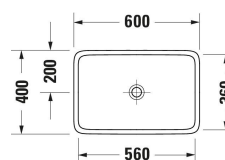

Qatego Washbowl # 238360..79 / 238360..79

| < 600 mm > |

Washbowl	Dimension	Weight	Order number
Rectangular, Tap hole platform: No, 600 mm			
Colors			
00 White Alpin 20 HygieneGlaze (an antibacterial ceramic glaze that provides almost indefinite effectiveness)			
Variant			
☒ White High Gloss, Number of washing areas: 1 Middle, Overflow: No, grounded, Back side glazed: No	600x130 mm	13.000 kg	238360..79
☒ White High Gloss, HygieneGlaze, Number of washing areas: 1 Middle, Overflow: No, grounded, Back side glazed: No	600x130 mm	13.000 kg	238360..79
Accessory			
Slotted waste washbasin without overflow, Material drain covers: Brass, Diameter: 72 mm	Ø 72 mm	0.4 kg	005038
Slotted waste washbasin without overflow, Material drain covers: Brass, Diameter: 72 mm	Ø 72 mm	0.45 kg	005024
Suitable products			
Console Number of cut-outs: 1, Number of washing areas: 1, Tap hole drillings possible, Incl. console supports: No, 800 x 550 mm	800 x 550 mm		DS828C
Console Number of cut-outs: 2, Tap hole drillings possible, Incl. console supports: No, 800 x 550 mm	800 x 550 mm		DS829C
Recommended faucets			
Single lever basin mixer Ceramic cartridge, Height: 74 mm, Connection type for water supply connection: Basic Set, Spray mode: Normal spray, Aerator adjustable, Including trim parts, recommended operating pressure: 1 - 5 bar, Noise class: I, Handle version: lever handle, Unified Water Label (UWL) Class: 1, 173 x 174 mm	173 x 174 mm		C11070003