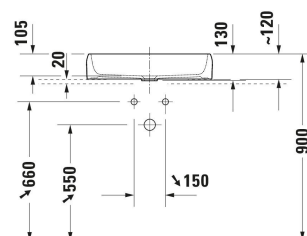

Qatego Washbowl # 238360..79 / 238360..79

| < 600 mm > |

Washbowl	Dimension	Weight	Order number
Rectangular, Tap hole platform: No, 600 mm			
Colors			
00 White Alpin 20 HygieneGlaze (an antibacterial ceramic glaze that provides almost indefinite effectiveness)			
Variant			
☒ White High Gloss, Number of washing areas: 1 Middle, Overflow: No, grounded, Back side glazed: No	600x130 mm	13.000 kg	238360..79
☒ White High Gloss, HygieneGlaze, Number of washing areas: 1 Middle, Overflow: No, grounded, Back side glazed: No	600x130 mm	13.000 kg	238360..79
Accessory			
Slotted waste washbasin without overflow, Material drain covers: Brass, Diameter: 72 mm	Ø 72 mm	0.4 kg	005038
Slotted waste washbasin without overflow, Material drain covers: Brass, Diameter: 72 mm	Ø 72 mm	0.45 kg	005024
Suitable products			
Console Number of cut-outs: 1, Number of washing areas: 1, Tap hole drillings possible, Incl. console supports: No, 800 x 550 mm	800 x 550 mm		DS828C
Console Number of cut-outs: 2, Tap hole drillings possible, Incl. console supports: No, 800 x 550 mm	800 x 550 mm		DS829C
Recommended faucets			
Single lever basin mixer Ceramic cartridge, Height: 74 mm, Connection type for water supply connection: Basic Set, Spray mode: Normal spray, Aerator adjustable, Including trim parts, recommended operating pressure: 1 - 5 bar, Noise class: I, Handle version: lever handle, Unified Water Label (UWL) Class: 1, 173 x 174 mm	173 x 174 mm		C11070003