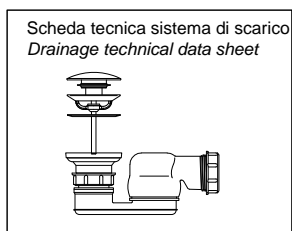

MASTELLO

Articolo: MASTELLO

Materiale: Flumood / Colormood / Metallo liquido

Troppo pieno: SI

Portata: l/s 0,62

Peso lordo: kg 165 ca.

Peso netto: kg 120 ca.

Dimensione imballo: cm 108 x 88 x 148

Capacità*: l 275 ca.

*Considerando il limite di capienza al troppo pieno

Descrizione: Vasca da bagno ovale in Flumood verniciabile esternamente in tutti i colori del nostro campionario o in metallo liquido, in Colormood verniciabile internamente ed esternamente, completa di piletta con sistema di scarico a pressione klik clak, sifone e tubo flessibile.

Article: MASTELLO

Material: Flumood / Colormood / Metallic finishes

Overflow: YES

Flow rate: l/s 0,62

Gross weight: kg 165 ca.

Net weight: kg 120 ca.

Packing dimensions: cm 108 x 88 x 148

Capacity*: l 275 ca.

*Considering the capacity of water to the overflow

Description: Oval Flumood bathtub, can be externally lacquered in all colors of our collection or in liquid metal, available in Colormood that can be internally and externally lacquered, complete with drain and pressure plug, siphon and flexible hose.