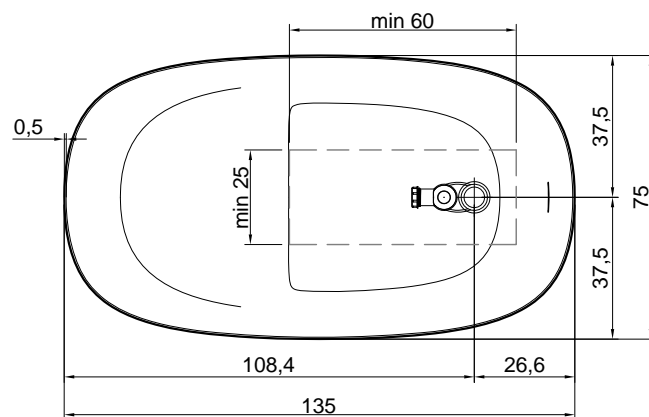

## MASTELLO

**Articolo:** MASTELLO

**Materiale:** Flumood / Colormood / Metallo liquido

**Troppo pieno:** SI

**Portata:** l/s 0,62

**Peso lordo:** kg 165 ca.

**Peso netto:** kg 120 ca.

**Dimensione imballo:** cm 108 x 88 x 148

**Article:** MASTELLO

**Material:** Flumood / Colormood / Metallic finishes

**Overflow:** YES

**Flow rate:** l/s 0,62

**Gross weight:** kg 165 ca.

**Net weight:** kg 120 ca.

**Packing dimensions:** cm 108 x 88 x 148

**Capacity\*:** l 275 ca.

\*Considering the capacity of water to the overflow

**Description:** Oval Flumood bathtub, can be externally lacquered in all colors of our collection or in liquid metal, available in Colormood that can be internally and externally lacquered, complete with drain and pressure plug, siphon and flexible hose.