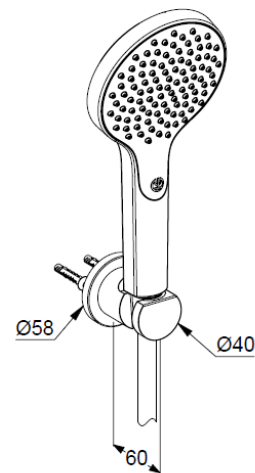

Technische Daten/ Technical Data

KLUDI xDIVE
bath shower set 1 S
DN 15

Ref.: 6985005-00

Finishes:
05 chrome

Product description

Manufacturer KLUDI GmbH & Co. KG

Typ: KLUDI xDIVE
bath shower set 1 S
Ref.: 6985005-00

hand shower 1 S
flow rate at 3 bar 15 l/min.
(with possibility of limiting to 9 l/ min.)

1 Spray pattern
with cleaning system
connection G½
sieve seal

shower hose
plastic coated
with metal-effect
with conical nuts
G½ x G½ x 1250mm

shower hook
for shower hoses with conical nuts
with fixing material
for rigid wall mounting

Produktabbildung/ Product picture

Maßzeichnung/ Dimensional drawing

Durchfluss/ Flow rate