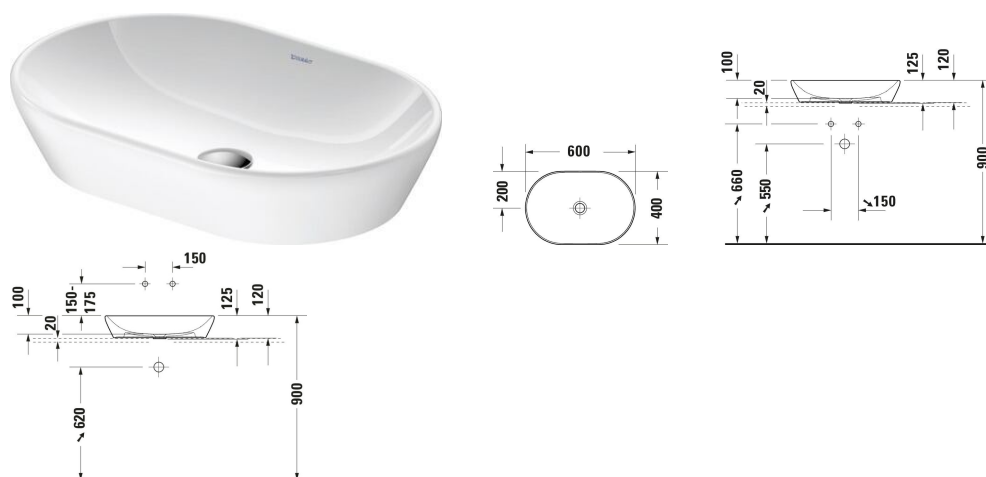

**D-Neo Washbowl # 2372600070**

| &lt; 600 mm &gt; |

Washbowl	Dimension	Weight	Order number
Oval, Tap hole platform: No, Overflow: No, 600 mm			
<b>Colors</b>			
00 White Alpin			
<b>Variant</b>			
☒ White High Gloss, Half oval, Number of washing areas: 1 Middle	600x125 mm	10.300 kg	2372600070
<b>Accessory</b>			
Slotted waste washbasin without overflow, Material drain covers: Brass, Diameter: 72 mm	Ø 72 mm	0.45 kg	005024
Design siphon Material: Brass, Outlet drain: horizontal, Suitable for Washbasin	76 x 483 mm	1.5 kg	005036
<b>Suitable products</b>			
Console vanity unit wall-mounted Number of pull-out compartments: 1, Incl. console: Yes, Tap hole drillings possible, Handle Silver, Soft self-closing automatic with damping, 800 x 550 mm	800 x 550 mm		KT6694
Console vanity unit wall-mounted Number of pull-out compartments: 1, Incl. console: Yes, Tap hole drillings possible, Handle Silver, Soft self-closing automatic with damping, 1000 x 550 mm	1000 x 550 mm		KT6695
Console vanity unit wall-mounted Number of pull-out compartments: 1, Incl. console: Yes, Tap hole drillings possible, Handle Silver, Soft self-closing automatic with damping, 1200 x 550 mm	1200 x 550 mm		KT6696