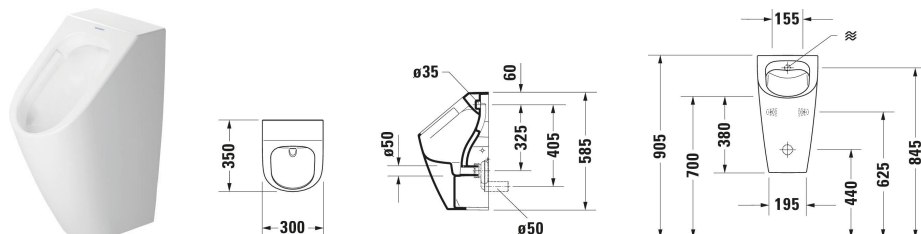

**ME by Starck Urinal # 280930..00**

| &lt; 300 mm &gt; |

Urinal	Dimension	Weight	Order number
Flushing rim: Rimless, Flush principle: extractor/siphon jet, Flush construction: Extractor, Inlet supply position: Back, Incl. mounting material, Outlet drain: horizontal, Concealed outlet			
<b>Colors</b>			
00 White Alpin 20 HygieneGlaze (an antibacterial ceramic glaze that provides almost indefinite effectiveness)			
<b>Variant</b>			
White High Gloss, Concealed inlet	300x585 mm	20.200 kg	280930..00
Sanitary ceramics with the special WonderGliss surface finish will remain clean and attractive-looking for a long time to come. When ordering WonderGliss please add a "1" as eleventh digit to the model number.			
<b>Accessory</b>			
Siphon Outlet drain: horizontal, 0,5 l-4 l, Ø 50 mm	Ø 50 mm	0.175 kg	005113
Connecting kit Urinal	110 x 70 mm	0.1 kg	695800

*All drawings contain the necessary measurements which are subject to standard tolerances. They are stated in mm and are non-binding. Exact measurements, in particular for customised installation scenarios, can only be taken from the finished piece.*