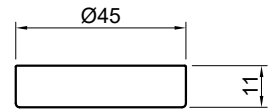

posizione trooppieno / overflow position