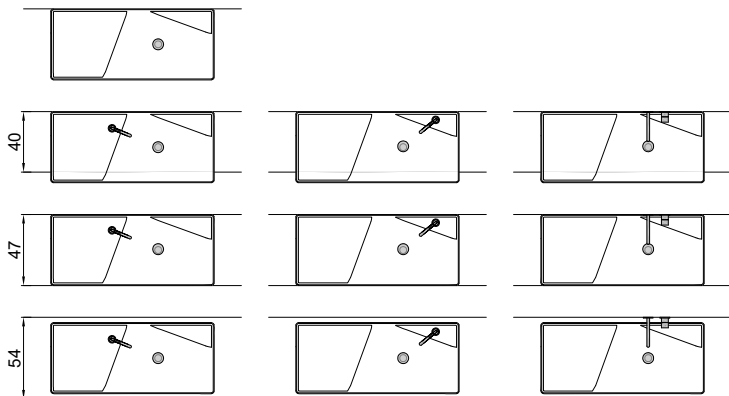

schema d' installazione lavabi e rubinetteria / sinks and taps installation layout