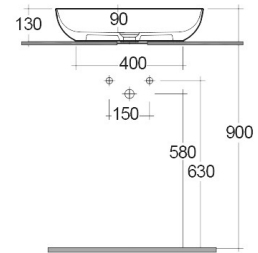

# RAK-FEELING WB SLIM - FEECT5500AWHA

Wash basin | Counter Top

**RAK**  
CERAMICS

## TECHNICAL SPECIFICATIONS

Suite:	RAK-FEELING WASHBASINS
Type:	Counter Top
Dimensions:	550 x 350 mm
Weight:	9.3 Kg
Color:	Alpine White
Shape of basin:	Oval

Code	Name
FEECT5500AWHA	RAK-FEELING SLIM OVAL WASH BASIN ALPINE WHITE - 55 CM
DUO002AWHA	RAK-DUO Free Flow Wastes Alpine white

Dimensions: All dimensions in mm. Tolerance of vitreous china & fireclay items:  $\pm 5\%$  for below 200mm and  $\pm 3\%$  for above 200mm; for all other items tolerance  $\pm 1\%$ . Note: Due to a continuing development program to improve design and performance, the manufacturer reserves all rights to vary specifications without prior information. Please note accessories are for photographic use only.