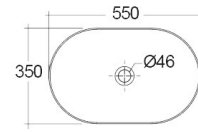

# RAK-FEELING WB SLIM - FEECT5500AWHA

Wash basin | Counter Top

**RAK**  
CERAMICS

## TECHNICAL SPECIFICATIONS

Suite:	RAK-FEELING WASHBASINS
Type:	Counter Top
Dimensions:	550 x 350 mm
Weight:	9.3 Kg
Color:	Alpine White
Shape of basin:	Oval

Code	Name
FEECT5500AWHA	RAK-FEELING SLIM OVAL WASH BASIN ALPINE WHITE - 55 CM
DUO002AWHA	RAK-DUO Free Flow Wastes Alpine white

Dimensions: All dimensions in mm. Tolerance of vitreous china & fireclay items:  $\pm 5\%$  for below 200mm and  $\pm 3\%$  for above 200mm; for all other items tolerance  $\pm 1\%$ . Note: Due to a continuing development program to improve design and performance, the manufacturer reserves all rights to vary specifications without prior information. Please note accessories are for photographic use only.