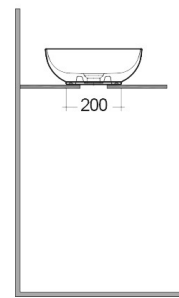

# RAK-FEELING WB SLIM - FEECT5500AWHA

Wash basin | Counter Top

**RAK**  
CERAMICS

## TECHNICAL SPECIFICATIONS

Suite:	RAK-FEELING WASHBASINS
Type:	Counter Top
Dimensions:	550 x 350 mm
Weight:	9.3 Kg
Color:	Alpine White
Shape of basin:	Oval

Code	Name
FEECT5500AWHA	RAK-FEELING SLIM OVAL WASH BASIN ALPINE WHITE - 55 CM
DUO002AWHA	RAK-DUO Free Flow Wastes Alpine white

Dimensions: All dimensions in mm. Tolerance of vitreous china & fireclay items:  $\pm 5\%$  for below 200mm and  $\pm 3\%$  for above 200mm; for all other items tolerance  $\pm 1\%$ . Note: Due to a continuing development program to improve design and performance, the manufacturer reserves all rights to vary specifications without prior information. Please note accessories are for photographic use only.