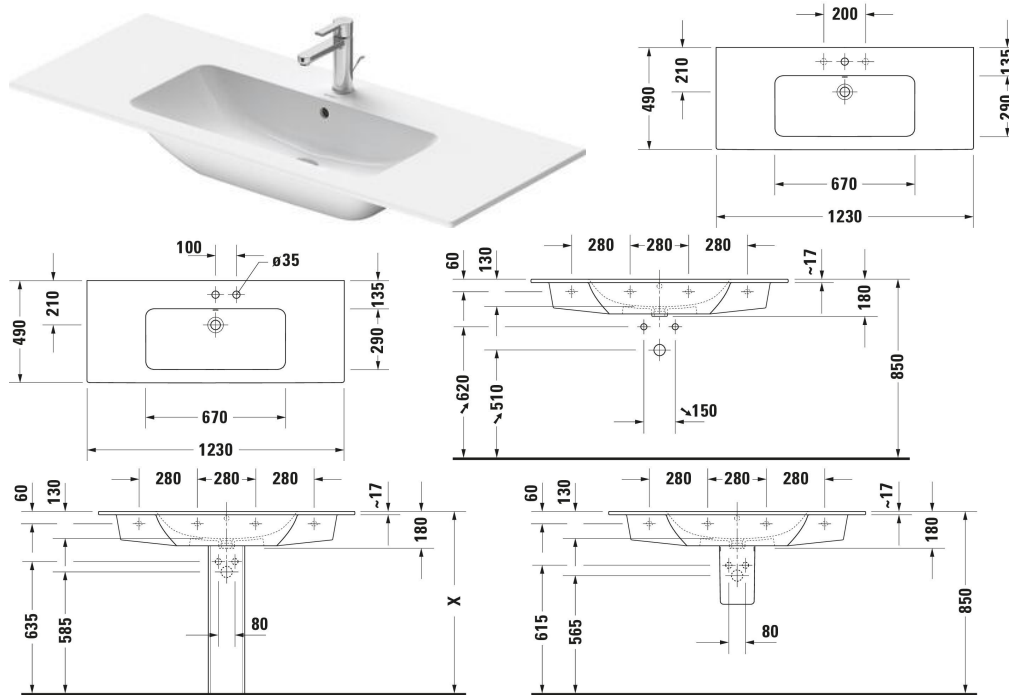

ME by Starck Washbasin # 233612..00 / 233612..60 / 233612..00
/ 233612..60

|< 1230 mm >|

Washbasin	Dimension	Weight	Order number
Rectangular, Tap hole platform: Yes, Overflow: Yes, Back side glazed: No, 1230 mm			
Colors			
00 White Alpin 32 White Satin Matt			
Variant			
● White High Gloss, Number of washing areas: 1 Middle, Number of faucet holes per wash area: 1 Middle	1230x180 mm	29.200 kg	233612..00
⊗ White High Gloss, Number of washing areas: 1 Middle	1230x180 mm	29.200 kg	233612..60
● White Satin Matt, Number of washing areas: 1 Middle, Number of faucet holes per wash area: 1 Middle	1230x180 mm	29.200 kg	233612..00
⊗ White Satin Matt, Number of washing areas: 1 Middle	1230x180 mm	29.200 kg	233612..60
Infobox			
To attach washbasins from a size of 1000 mm, two sets of fixings with article no. # 6951000000 are required / Space-saving siphon is recommended in conjunction with vanity unit			
Sanitary ceramics with the special WonderGliss surface finish will remain clean and attractive-looking for a long time to come. When ordering WonderGliss please add a "1" as eleventh digit to the model number.			

ME by Starck Washbasin # 233612..00 / 233612..60 / 233612..00 / 233612..60

|< 1230 mm >|

Recommended faucets

Single lever basin mixer M Chrome, Ceramic cartridge, Height: 170 mm, Spout reach: 139 mm, Water connection: Flexible connecting hoses, 3/8", Spray mode: Normal spray, Aerator adjustable, Temperature limit adjustable, recommended operating pressure: 1 - 5 bar, Noise class: I, Handle version: lever handle, 175 x 50 mm

175 x 50 mm

B11020002

Single lever basin mixer M Chrome, Ceramic cartridge, Height: 165 mm, Spout reach: 138,5 mm, Water connection: Flexible connecting hoses, 3/8", Spray mode: Normal spray, Aerator adjustable, Temperature limit adjustable, recommended operating pressure: 1 - 5 bar, Noise class: I, Handle version: lever handle, 175 x 41 mm