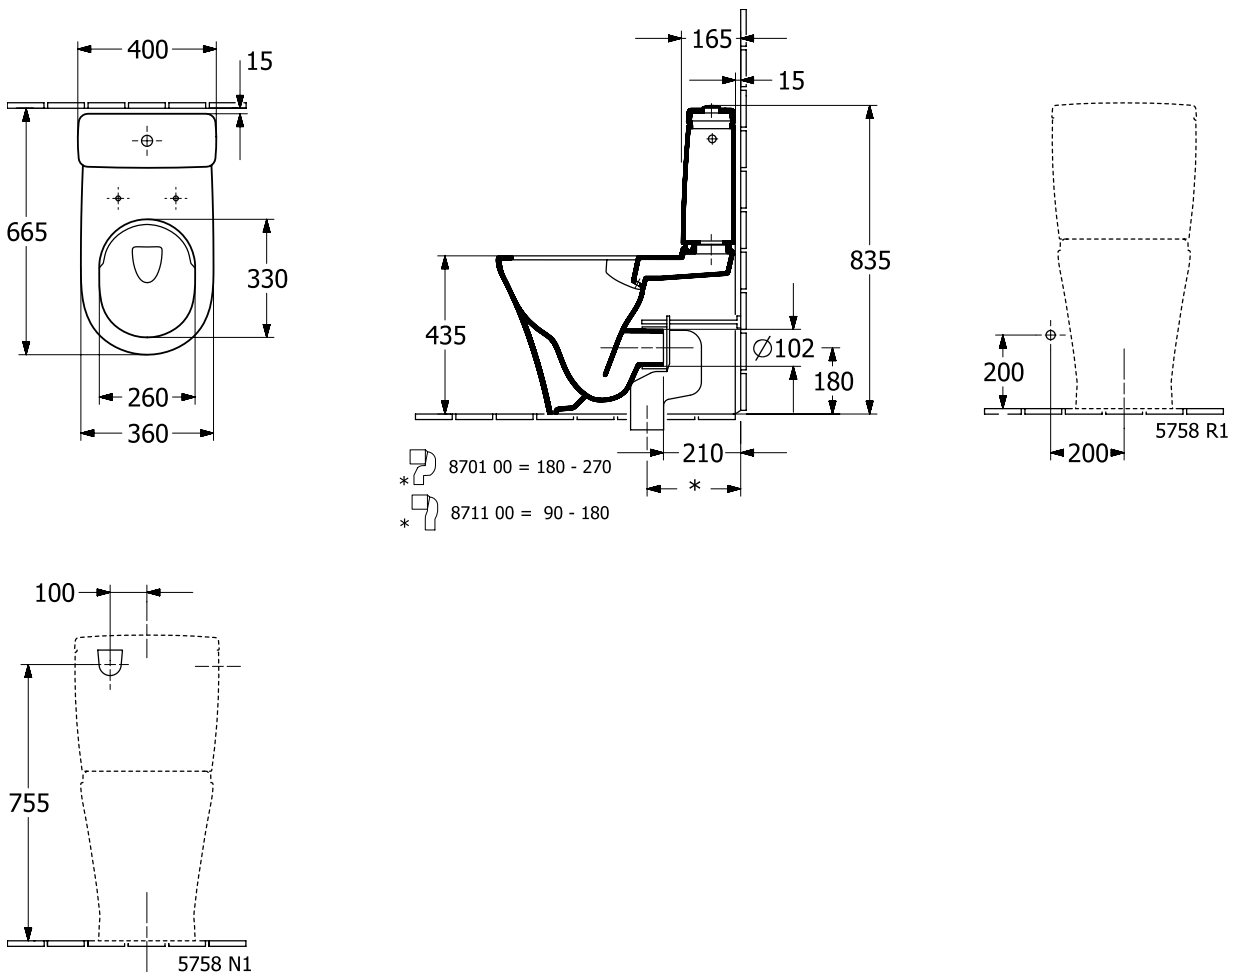

TOILET O.NOVO

PRODUCT INFORMATION

1. POSITION

Article number	4606R001
Article title	Villeroy & Boch O.novo Washdown toilet for close-coupled WC-suite, rimless, floor-standing, with DirectFlush, White Alpin
Product designation	Washdown toilet for close-coupled WC-suite, rimless
Collection	O.novo
Assembly / Assembly type	floor-standing, back to wall
Assembly instructions	recommendation: to be installed from the wall at: 15 mm
Scope of delivery	1 x washdown toilet, rimless , 1 x fastening set
Ordering information	Please order toilet seat separately. Please order cistern separately.
Length in mm	650
Width in mm	370
Height in mm	465
Weight in kg	34,70
Suitable for	Mounted cistern
Innovative flushing technology (with TwistFlush)	No
Innovative flushing technology (with TwistFlush[e ³])	No
Flush type	Washdown toilet
Flush volume l	3 / 4,5 l
Outlet / outlet	horizontal outlet
Wall-mounted - floor-standing	floor-standing
Leed	4
Material	Sanitary ceramics
Surface	glossy
Colour name	White Alpin
EAN number	4051202497149

COLOUR

COLOUR DESIGNATION

White Alpin

TECHNICAL DRAWINGS

4606R001

BILL OF MATERIALS

No.	Article No.	Description	Quantity
0	92223601	Fastening set	1