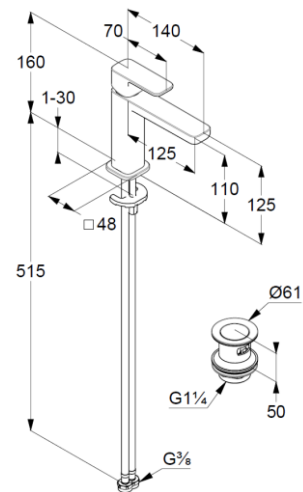

## Technische Daten/ Technical Data

KLUDI RENON  
single lever basin mixer 110  
DN 15

Ref.: 422883975

Finishes:  
39 matt black

Product description  
Manufacturer KLUDI GmbH & Co. KG  
Typ: KLUDI RENON  
single lever basin mixer 110  
Ref.: 422883975

basin mixer  
single lever mixer  
1-hole mounted  
solid lever, metal  
aerator M18,5 PCA  
ceramic cartridge with hot water safety device  
flow rate at 3 bar 4,5 l/min.  
flexible hoses G $\frac{3}{8}$  DVGW approved  
rapid installation set  
push open waste G1 $\frac{1}{4}$

### Produktabbildung/ Product picture

### Maßzeichnung/ Dimensional drawing