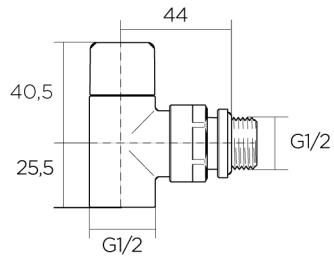

Lockshield valve angled

Iron pipe connection

White

Chrome
