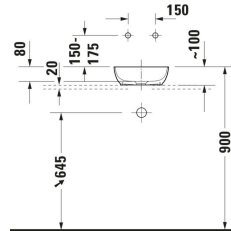

Sivida Washbowl # 266002..00 / 266002..00 / 266002..00 / 266002..00

| < Ø 300 mm > |

mit UB. SV4656/SV6973

Washbowl	Dimension	Weight	Order number
Round, Number of washing areas: 1 Middle, Tap hole platform: No, Overflow: No, 300 mm			
Colors			
32 White Satin Matt FG Interior Pale Green Matt / Exterior White Matt FH Interior White Matt / Exterior Pale Green Matt FI Dark Grey Matt			
Variant			
White Satin Matt	300x105 mm	3.000 kg	266002..00
Interior colour Pale Green Matt, Exterior colour White Satin Matt	300x105 mm	3.000 kg	266002..00
Interior colour White Satin Matt, Exterior colour Pale Green Matt	300x105 mm	3.000 kg	266002..00
Interior colour White Satin Matt, Exterior colour Dark grey Matt	300x105 mm	3.000 kg	266002..00
Accessory			
Slotted waste washbasin without overflow, Material drain covers: Brass, Diameter: 72 mm	Ø 72 mm	0.45 kg	005024
Suitable products			
Console Number of cut-outs: 1, Number of washing areas: 1, Incl. console supports: No, 410 x 330 mm	410 x 330 mm		267005 3/H

All drawings contain the necessary measurements which are subject to standard tolerances. They are stated in mm and are non-binding. Exact measurements, in particular for customised installation scenarios, can only be taken from the finished piece.