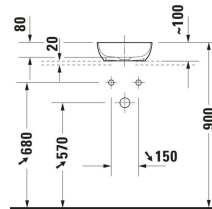

Sivida Washbowl # 266002..00 / 266002..00 / 266002..00 / 266002..00

| < Ø 300 mm > |

mit UB. SV4656/SV6973

Washbowl	Dimension	Weight	Order number
Round, Number of washing areas: 1 Middle, Tap hole platform: No, Overflow: No, 300 mm			
Colors			
32 White Satin Matt FG Interior Pale Green Matt / Exterior White Matt FH Interior White Matt / Exterior Pale Green Matt FI Dark Grey Matt			
Variant			
White Satin Matt	300x105 mm	3.000 kg	266002..00
Interior colour Pale Green Matt, Exterior colour White Satin Matt	300x105 mm	3.000 kg	266002..00
Interior colour White Satin Matt, Exterior colour Pale Green Matt	300x105 mm	3.000 kg	266002..00
Interior colour White Satin Matt, Exterior colour Dark grey Matt	300x105 mm	3.000 kg	266002..00
Accessory			
Slotted waste washbasin without overflow, Material drain covers: Brass, Diameter: 72 mm	Ø 72 mm	0.45 kg	005024
Suitable products			
Console Number of cut-outs: 1, Number of washing areas: 1, Incl. console supports: No, 410 x 330 mm	410 x 330 mm		267005 3/H

All drawings contain the necessary measurements which are subject to standard tolerances. They are stated in mm and are non-binding. Exact measurements, in particular for customised installation scenarios, can only be taken from the finished piece.