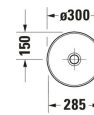

Sivida Washbowl # 266002..00 / 266002..00 / 266002..00 / 266002..00

| < Ø 300 mm > |

mit UB. SV4656/SV6973

Washbowl	Dimension	Weight	Order number
Round, Number of washing areas: 1 Middle, Tap hole platform: No, Overflow: No, 300 mm			
Colors			
32 White Satin Matt FG Interior Pale Green Matt / Exterior White Matt FH Interior White Matt / Exterior Pale Green Matt FI Dark Grey Matt			
Variant			
White Satin Matt	300x105 mm	3.000 kg	266002..00
Interior colour Pale Green Matt, Exterior colour White Satin Matt	300x105 mm	3.000 kg	266002..00
Interior colour White Satin Matt, Exterior colour Pale Green Matt	300x105 mm	3.000 kg	266002..00
Interior colour White Satin Matt, Exterior colour Dark grey Matt	300x105 mm	3.000 kg	266002..00
Accessory			
Slotted waste washbasin without overflow, Material drain covers: Brass, Diameter: 72 mm	Ø 72 mm	0.45 kg	005024
Suitable products			
Console Number of cut-outs: 1, Number of washing areas: 1, Incl. console supports: No, 410 x 330 mm	410 x 330 mm		267005 3/H

All drawings contain the necessary measurements which are subject to standard tolerances. They are stated in mm and are non-binding. Exact measurements, in particular for customised installation scenarios, can only be taken from the finished piece.