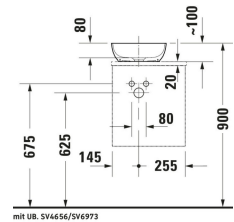

Sivida Washbowl # 266002..00 / 266002..00 / 266002..00 / 266002..00

| < Ø 300 mm > |

mit UB. SV4656/SV6973

Washbowl	Dimension	Weight	Order number
Round, Number of washing areas: 1 Middle, Tap hole platform: No, Overflow: No, 300 mm			
Colors			
32 White Satin Matt FG Interior Pale Green Matt / Exterior White Matt FH Interior White Matt / Exterior Pale Green Matt FI Dark Grey Matt			
Variant			
White Satin Matt	300x105 mm	3.000 kg	266002..00
Interior colour Pale Green Matt, Exterior colour White Satin Matt	300x105 mm	3.000 kg	266002..00
Interior colour White Satin Matt, Exterior colour Pale Green Matt	300x105 mm	3.000 kg	266002..00
Interior colour White Satin Matt, Exterior colour Dark grey Matt	300x105 mm	3.000 kg	266002..00
Accessory			
Slotted waste washbasin without overflow, Material drain covers: Brass, Diameter: 72 mm	Ø 72 mm	0.45 kg	005024
Suitable products			
Console Number of cut-outs: 1, Number of washing areas: 1, Incl. console supports: No, 410 x 330 mm	410 x 330 mm		267005 3/H

All drawings contain the necessary measurements which are subject to standard tolerances. They are stated in mm and are non-binding. Exact measurements, in particular for customised installation scenarios, can only be taken from the finished piece.