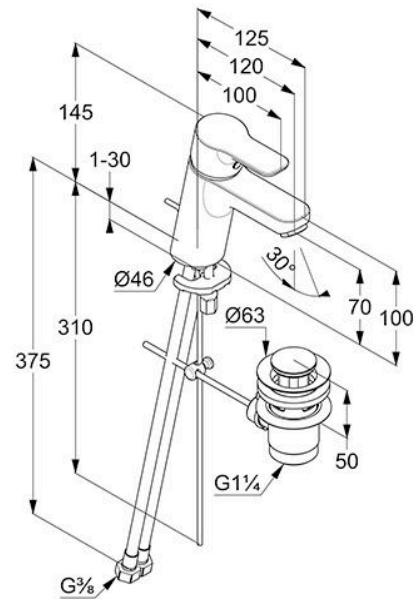

KLUDI-PURE&EASY SINGLE LEVER BASIN MIXER 70 DN 15

373820565
Basin Mixers

Technical Specification

Series:	KLUDI-PURE&EASY
Color:	Chrome
Dimensions:	12 x 4.6 x 14.5mm
Height:	14.5
Lever Type:	Single
Water Efficiency:	Moderate
Installation Type:	Deck-mounted

Name:

- KLUDI-PURE&EASY
- single lever basin mixer 70 DN 15
- single hole mounted
- solid lever
- ceramic cartridge with hot water limitation
- flow regulator M 24 x 1
- flow rate 7 l/min at 3 bar
- metal pop-up waste G 1 1/4
- flexible hoses G 3/8
- rapid installation set

Dimensions: All dimensions in mm. Tolerance of vitreous china & fireclay items: $\hat{A}\pm 5\%$ for below 200mm and $\hat{A}\pm 3\%$ for above 200mm; for all other items tolerance $\hat{A}\pm 1\%$. Note: Due to a continuing development program to improve design and performance, the manufacturer reserves all rights to vary specifications without prior information. Please note accessories are for photographic use only.