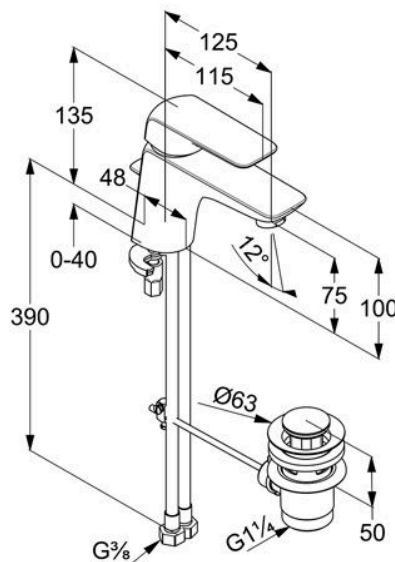

KLUDI-AMEO SINGLE LEVER BASIN MIXER 75 DN 15

410290575

Basin Mixers

Technical Specification

Series:	KLUDI-AMEO
Color:	Chrome
Dimensions:	11.5 x 4.8 x 13.5mm
Height:	13.5
Lever Type:	Single
Water Efficiency:	Moderate
Installation Type:	Deck-mounted

Name:

- KLUDI-AMEO
- single lever basin mixer DN 15
- solid lever
- single hole mounted
- flow rate 5 l/min at 3 bar
- PCA s-pointer aerator M 24 x 1
- ceramic cartridge with hot water limitation
- pop-up waste G 1 1/4
- rapid installation set
- flexible hoses G 3/8

Dimensions: All dimensions in mm. Tolerance of vitreous china & fireclay items: $\hat{A}\pm 5\%$ for below 200mm and $\hat{A}\pm 3\%$ for above 200mm; for all other items tolerance $\hat{A}\pm 1\%$. Note: Due to a continuing development program to improve design and performance, the manufacturer reserves all rights to vary specifications without prior information. Please note accessories are for photographic use only.