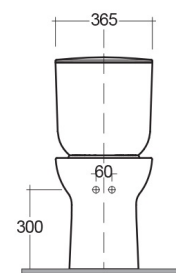

RAK-MORNING-COMFORT HEIGHT 42CM

Monoblocco | WC

RAK
CERAMICS

SCHEMA TECNICA

Suite:	RAK-MORNING
Tipo:	Monoblocco
Dimensioni:	640 x 365 mm
Peso:	29 Kg
Colore:	bianco alpino
Tipo di scarico:	A parete & A terra
Sifone:	Nascosto
Opzioni sedile:	NESSUNA
Forma:	Ovale
Soft close:	si
Scarico:	Doppio scarico
Flush Capacity:	4-5 L

Codice	Nome
MORWC1146AWHA	MORNING WATER CLOSET RIMLESS CLOSE COUPLED P S-TRAP 64CM
MORWT1800AWHA	MORNING WATER CLOSET TANK
MORSC3901WH	RAK-Morning Urea Soft Close Seat Cover

Dimensions: All dimensions in mm. Tolerance of vitreous china & fireclay items: $\pm 5\%$ for below 200mm and $\pm 3\%$ for above 200mm; for all other items tolerance $\pm 1\%$. Note: Due to a continuing development program to improve design and performance, the manufacturer reserves all rights to vary specifications without prior information. Please note accessories are for photographic use only.