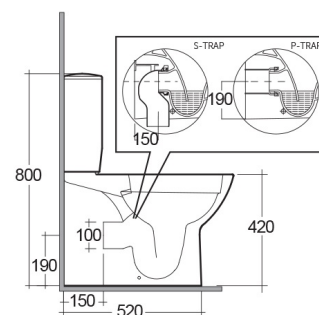

RAK-MORNING-COMFORT HEIGHT 42CM

Monoblocco | WC

RAK
CERAMICS

SCHEMA TECNICA

Suite:	RAK-MORNING
Tipo:	Monoblocco
Dimensioni:	640 x 365 mm
Peso:	29 Kg
Colore:	bianco alpino
Tipo di scarico:	A parete & A terra
Sifone:	Nascosto
Opzioni sedile:	NESSUNA
Forma:	Ovale
Soft close:	si
Scarico:	Doppio scarico
Flush Capacity:	4-5 L

Codice	Nome
MORWC1146AWHA	MORNING WATER CLOSET RIMLESS CLOSE COUPLED P S-TRAP 64CM
MORWT1800AWHA	MORNING WATER CLOSET TANK
MORSC3901WH	RAK-Morning Urea Soft Close Seat Cover

Dimensions: All dimensions in mm. Tolerance of vitreous china & fireclay items: $\pm 5\%$ for below 200mm and $\pm 3\%$ for above 200mm; for all other items tolerance $\pm 1\%$. Note: Due to a continuing development program to improve design and performance, the manufacturer reserves all rights to vary specifications without prior information. Please note accessories are for photographic use only.