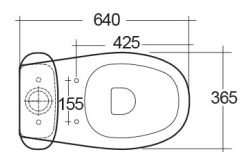

RAK-MORNING-COMFORT HEIGHT 42CM

Monoblocco | WC

RAK
CERAMICS

SCHEMA TECNICA

Suite:	RAK-MORNING
Tipo:	Monoblocco
Dimensioni:	640 x 365 mm
Peso:	29 Kg
Colore:	bianco alpino
Tipo di scarico:	A parete & A terra
Sifone:	Nascosto
Opzioni sedile:	NESSUNA
Forma:	Ovale
Soft close:	si
Scarico:	Doppio scarico
Flush Capacity:	4-5 L

Codice	Nome
MORWC1146AWHA	MORNING WATER CLOSET RIMLESS CLOSE COUPLED P S-TRAP 64CM
MORWT1800AWHA	MORNING WATER CLOSET TANK
MORSC3901WH	RAK-Morning Urea Soft Close Seat Cover

Dimensions: All dimensions in mm. Tolerance of vitreous china & fireclay items: $\pm 5\%$ for below 200mm and $\pm 3\%$ for above 200mm; for all other items tolerance $\pm 1\%$. Note: Due to a continuing development program to improve design and performance, the manufacturer reserves all rights to vary specifications without prior information. Please note accessories are for photographic use only.