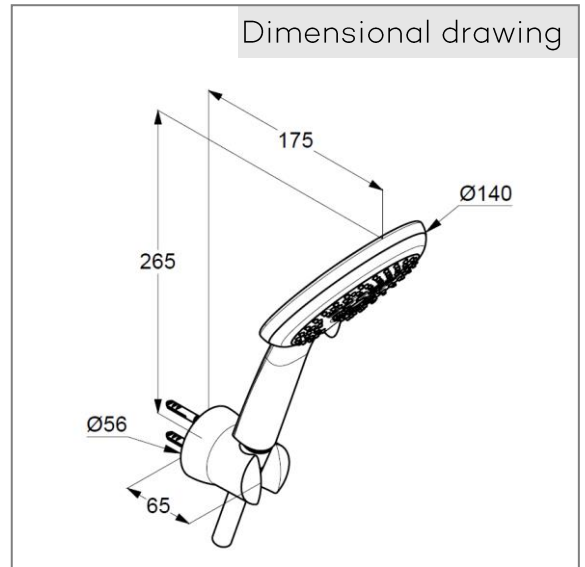

hand shower 3 S  
3 spray pattern  
Volumen/ booster/ smooth  
with cleaning system  
connection 1/2"  
sieve seal

Shower hose  
plastic coated  
with metal-effect  
with conical nuts  
anti twist  
G 1/2 x G 1/2 x 1250 mm

shower hook  
for shower hoses with conical nuts,  
With fixing material  
for rigid wall mounting

Product picture

Dimensional drawing

Flow rate diagram