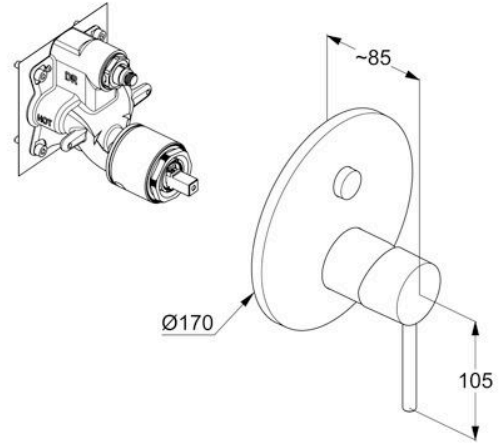

KLUDI-BOZZ CONCEALED SINGLE LEVER BATH AND SHOWER MIXER

38659N076

Bath Mixer

Technical Specification

Series:	KLUDI-BOZZ
Color:	brushed gold
Dimensions:	8.5 x 17 x 17mm
Type:	Manual
Width:	17
Height:	17
Weight:	2.12
Flow Rate:	Extra High Flow (Above 9 L/min)
Installation Type:	Concealed

Name:

- KLUDI-BOZZ
- concealed single lever bath and shower mixer
- concealed valve with functional unit
- solid lever
- wall fastening
- ceramic cartridge with hot water limitation
- flow rate 29 l/min at 3 bar
- autom. diverter shower/bathtub

Dimensions: All dimensions in mm. Tolerance of vitreous china & fireclay items: $\hat{A}\pm 5\%$ for below 200mm and $\hat{A}\pm 3\%$ for above 200mm; for all other items tolerance $\hat{A}\pm 1\%$. Note: Due to a continuing development program to improve design and performance, the manufacturer reserves all rights to vary specifications without prior information. Please note accessories are for photographic use only.

Dimensions: All dimensions in mm. Tolerance of vitreous china & fireclay items: $\hat{\pm}$ 5% for below 200mm and $\hat{\pm}$ 3% for above 200mm; for all other items tolerance $\hat{\pm}$ 1%. Note: Due to a continuing development program to improve design and performance, the manufacturer reserves all rights to vary specifications without prior information. Please note accessories are for photographic use only.