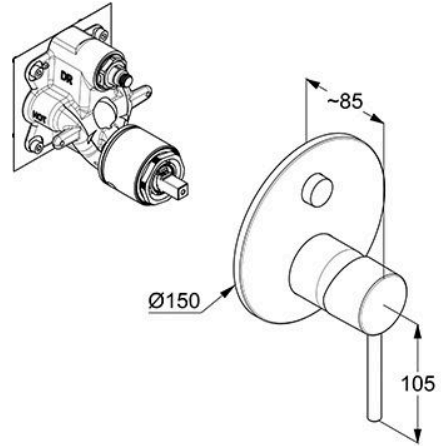

KLUDI-BOZZ CONCEALED SINGLE LEVER BATH AND SHOWER MIXER

387593976

Bath Mixer

Technical Specification

Series:	KLUDI-BOZZ
Color:	matt black
Dimensions:	8.5 x 15 x 15mm
Type:	Manual
Width:	15
Height:	15
Weight:	1.895
Flow Rate:	Extra High Flow (Above 9 L/min)
Installation Type:	Concealed

Name:

- KLUDI-BOZZ
- concealed single lever bath and shower mixer
- concealed valve with functional unit
- solid lever
- wall fastening
- ceramic cartridge with hot water limitation
- flow rate 29 l/min at 3 bar
- autom. diverter shower/bathtub

Dimensions: All dimensions in mm. Tolerance of vitreous china & fireclay items: $\hat{A}\pm 5\%$ for below 200mm and $\hat{A}\pm 3\%$ for above 200mm; for all other items tolerance $\hat{A}\pm 1\%$. Note: Due to a continuing development program to improve design and performance, the manufacturer reserves all rights to vary specifications without prior information. Please note accessories are for photographic use only.

Dimensions: All dimensions in mm. Tolerance of vitreous china & fireclay items: $\hat{\pm}$ 5% for below 200mm and $\hat{\pm}$ 3% for above 200mm; for all other items tolerance $\hat{\pm}$ 1%. Note: Due to a continuing development program to improve design and performance, the manufacturer reserves all rights to vary specifications without prior information. Please note accessories are for photographic use only.